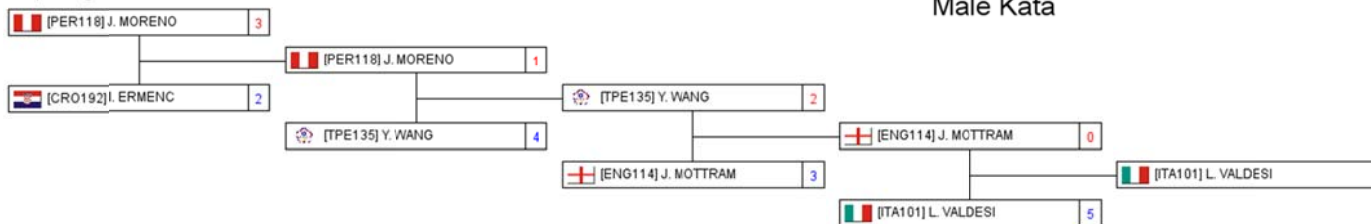

Male Kata

Repechage Pool 1