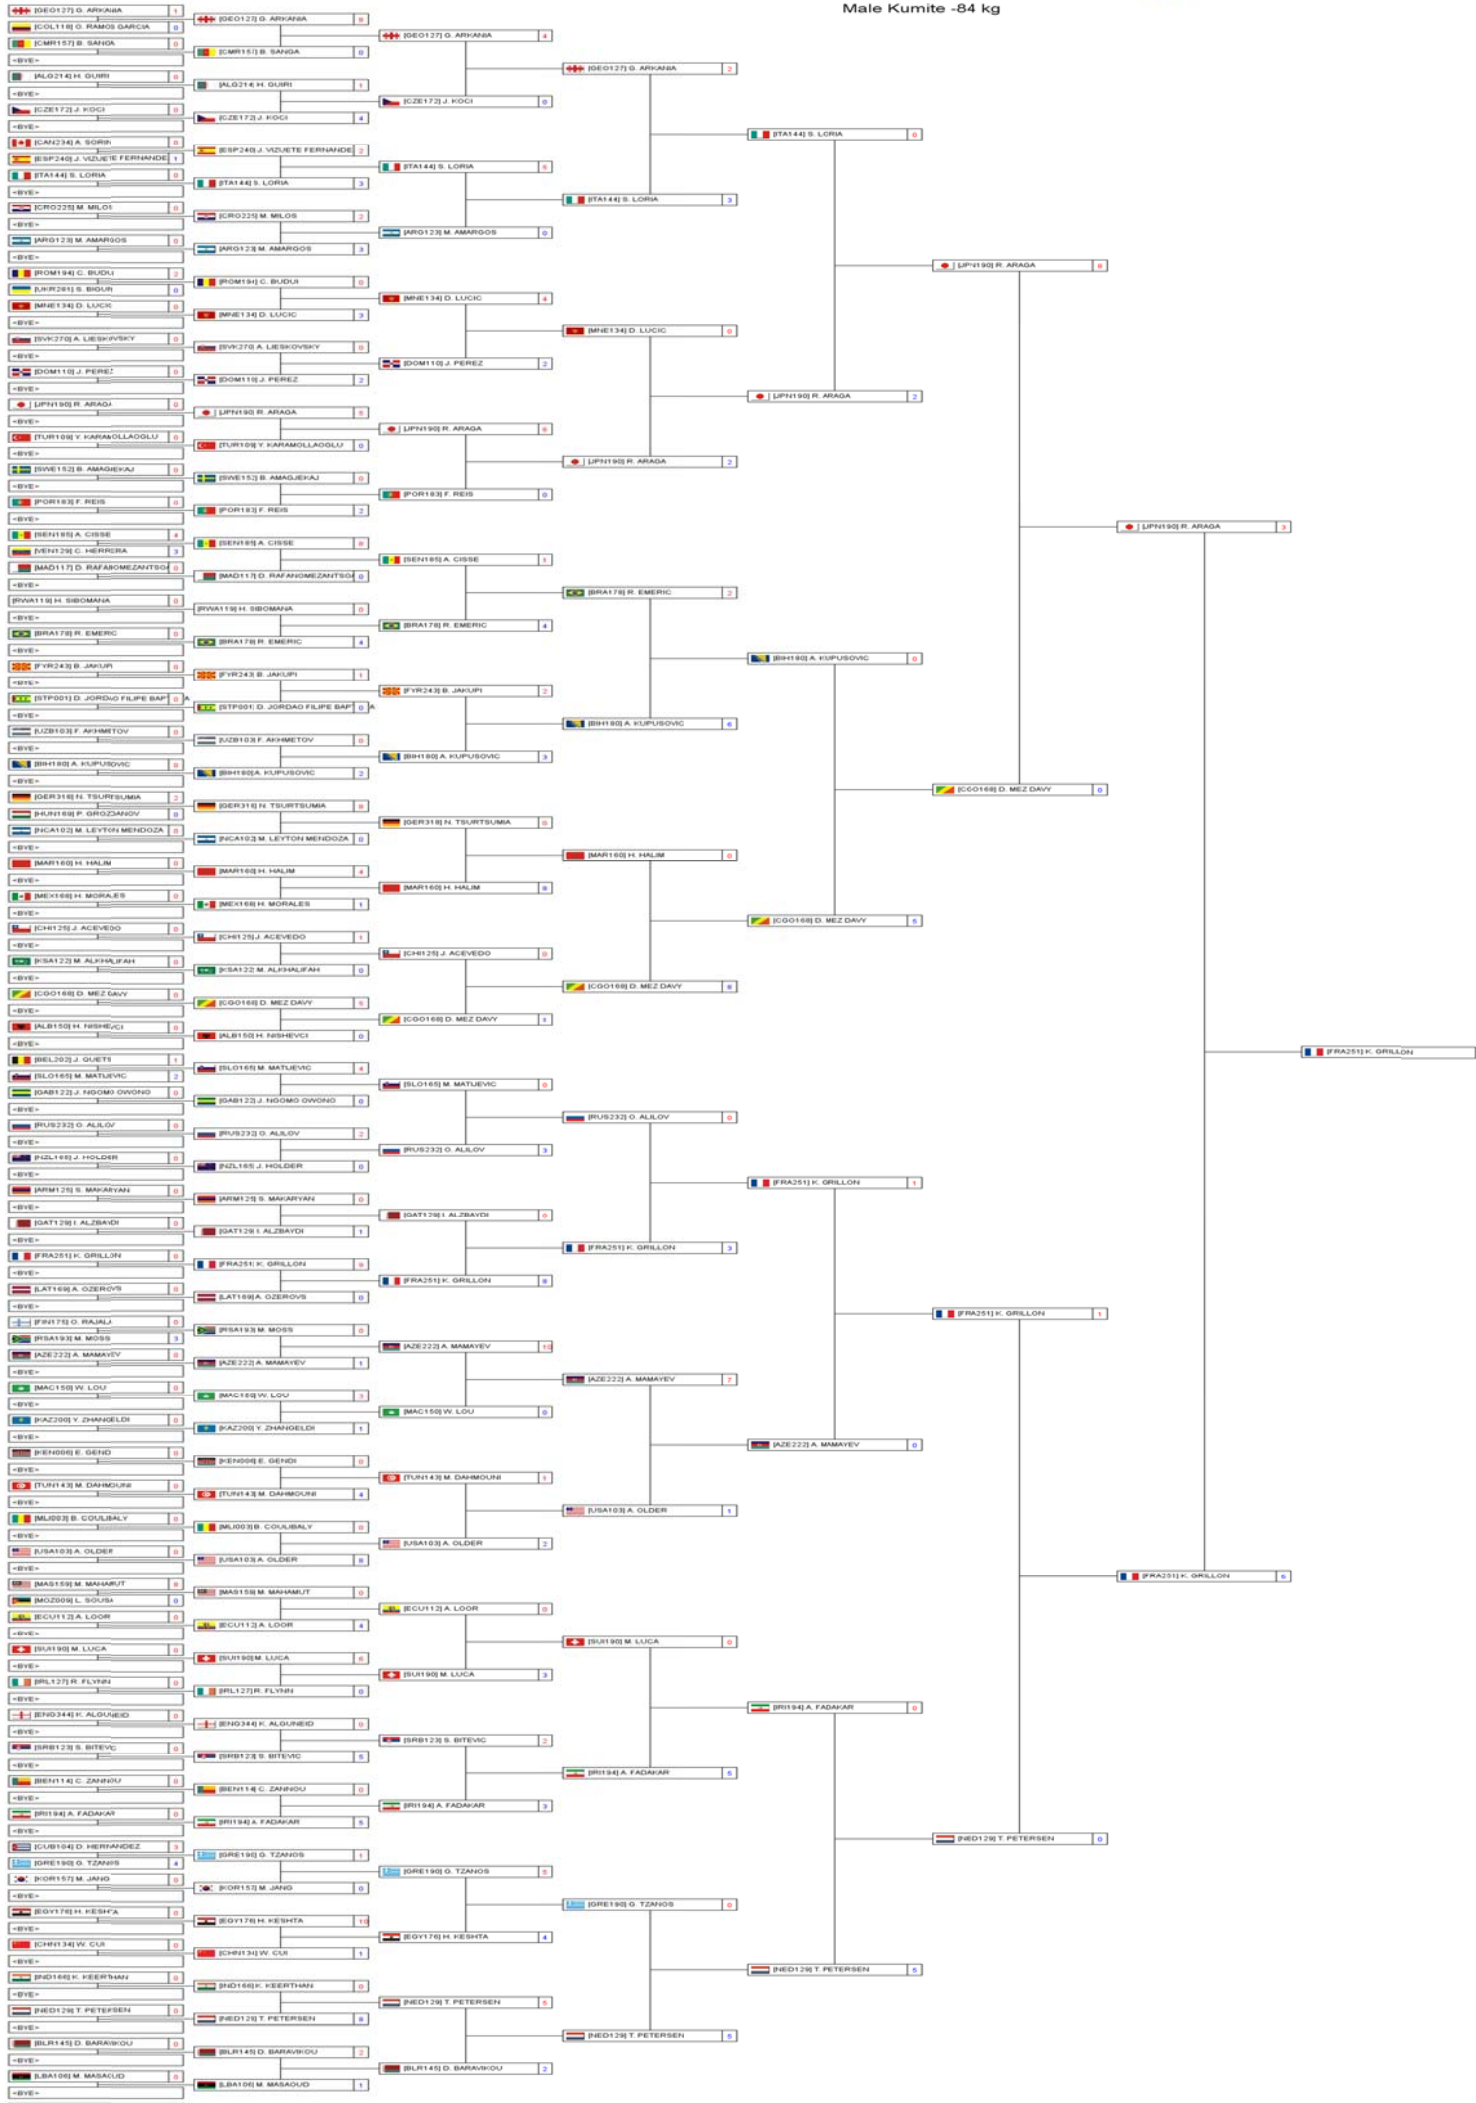

Female Team Kata

Female Team Kata

Repechage Pool 1

Repechage Pool 2

Female Team Kumite

Female Team Kumite

Repechage Pool 1

Repechage Pool 2

Male Kata

Male Kata

Repechage Pool 1

Repechage Pool 2

Male Kumite -60 Kg

Male Kumite -60 Kg

Repechage Pool 1

Repechage Pool 2

Male Kumite -67 kg

Male Kumite -67 kg

Repechage Pcol 1

Repechage Pcol 2

Male Kumite -75 Kg

Repechage Pool 1

Repechage Pool 2

Male Kumite -84 kg

Male Team Kata

Repechage Pool 1

Repechage Pool 2

Male Team Kumite

Male Team Kumite

Repechage Pool 1

Repechage Pool 2