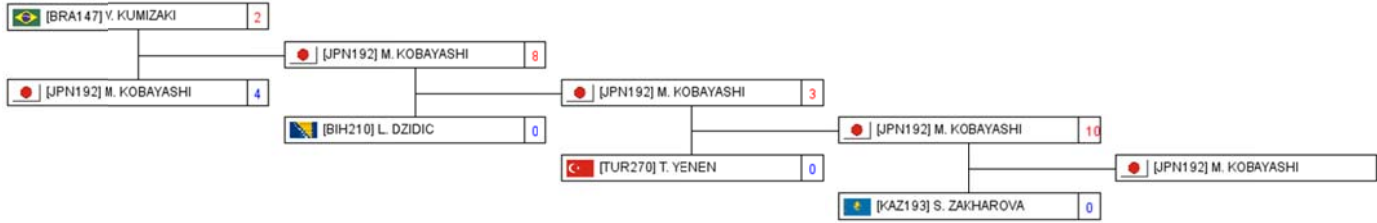

Female Kumite -55 Kg

Female Kumite -55 Kg

Repechage Pool 1

Repechage Pool 2

Female Kumite -61 kg

Female Kumite -61 kg

Repechage Pool 1

Repechage Pool 2