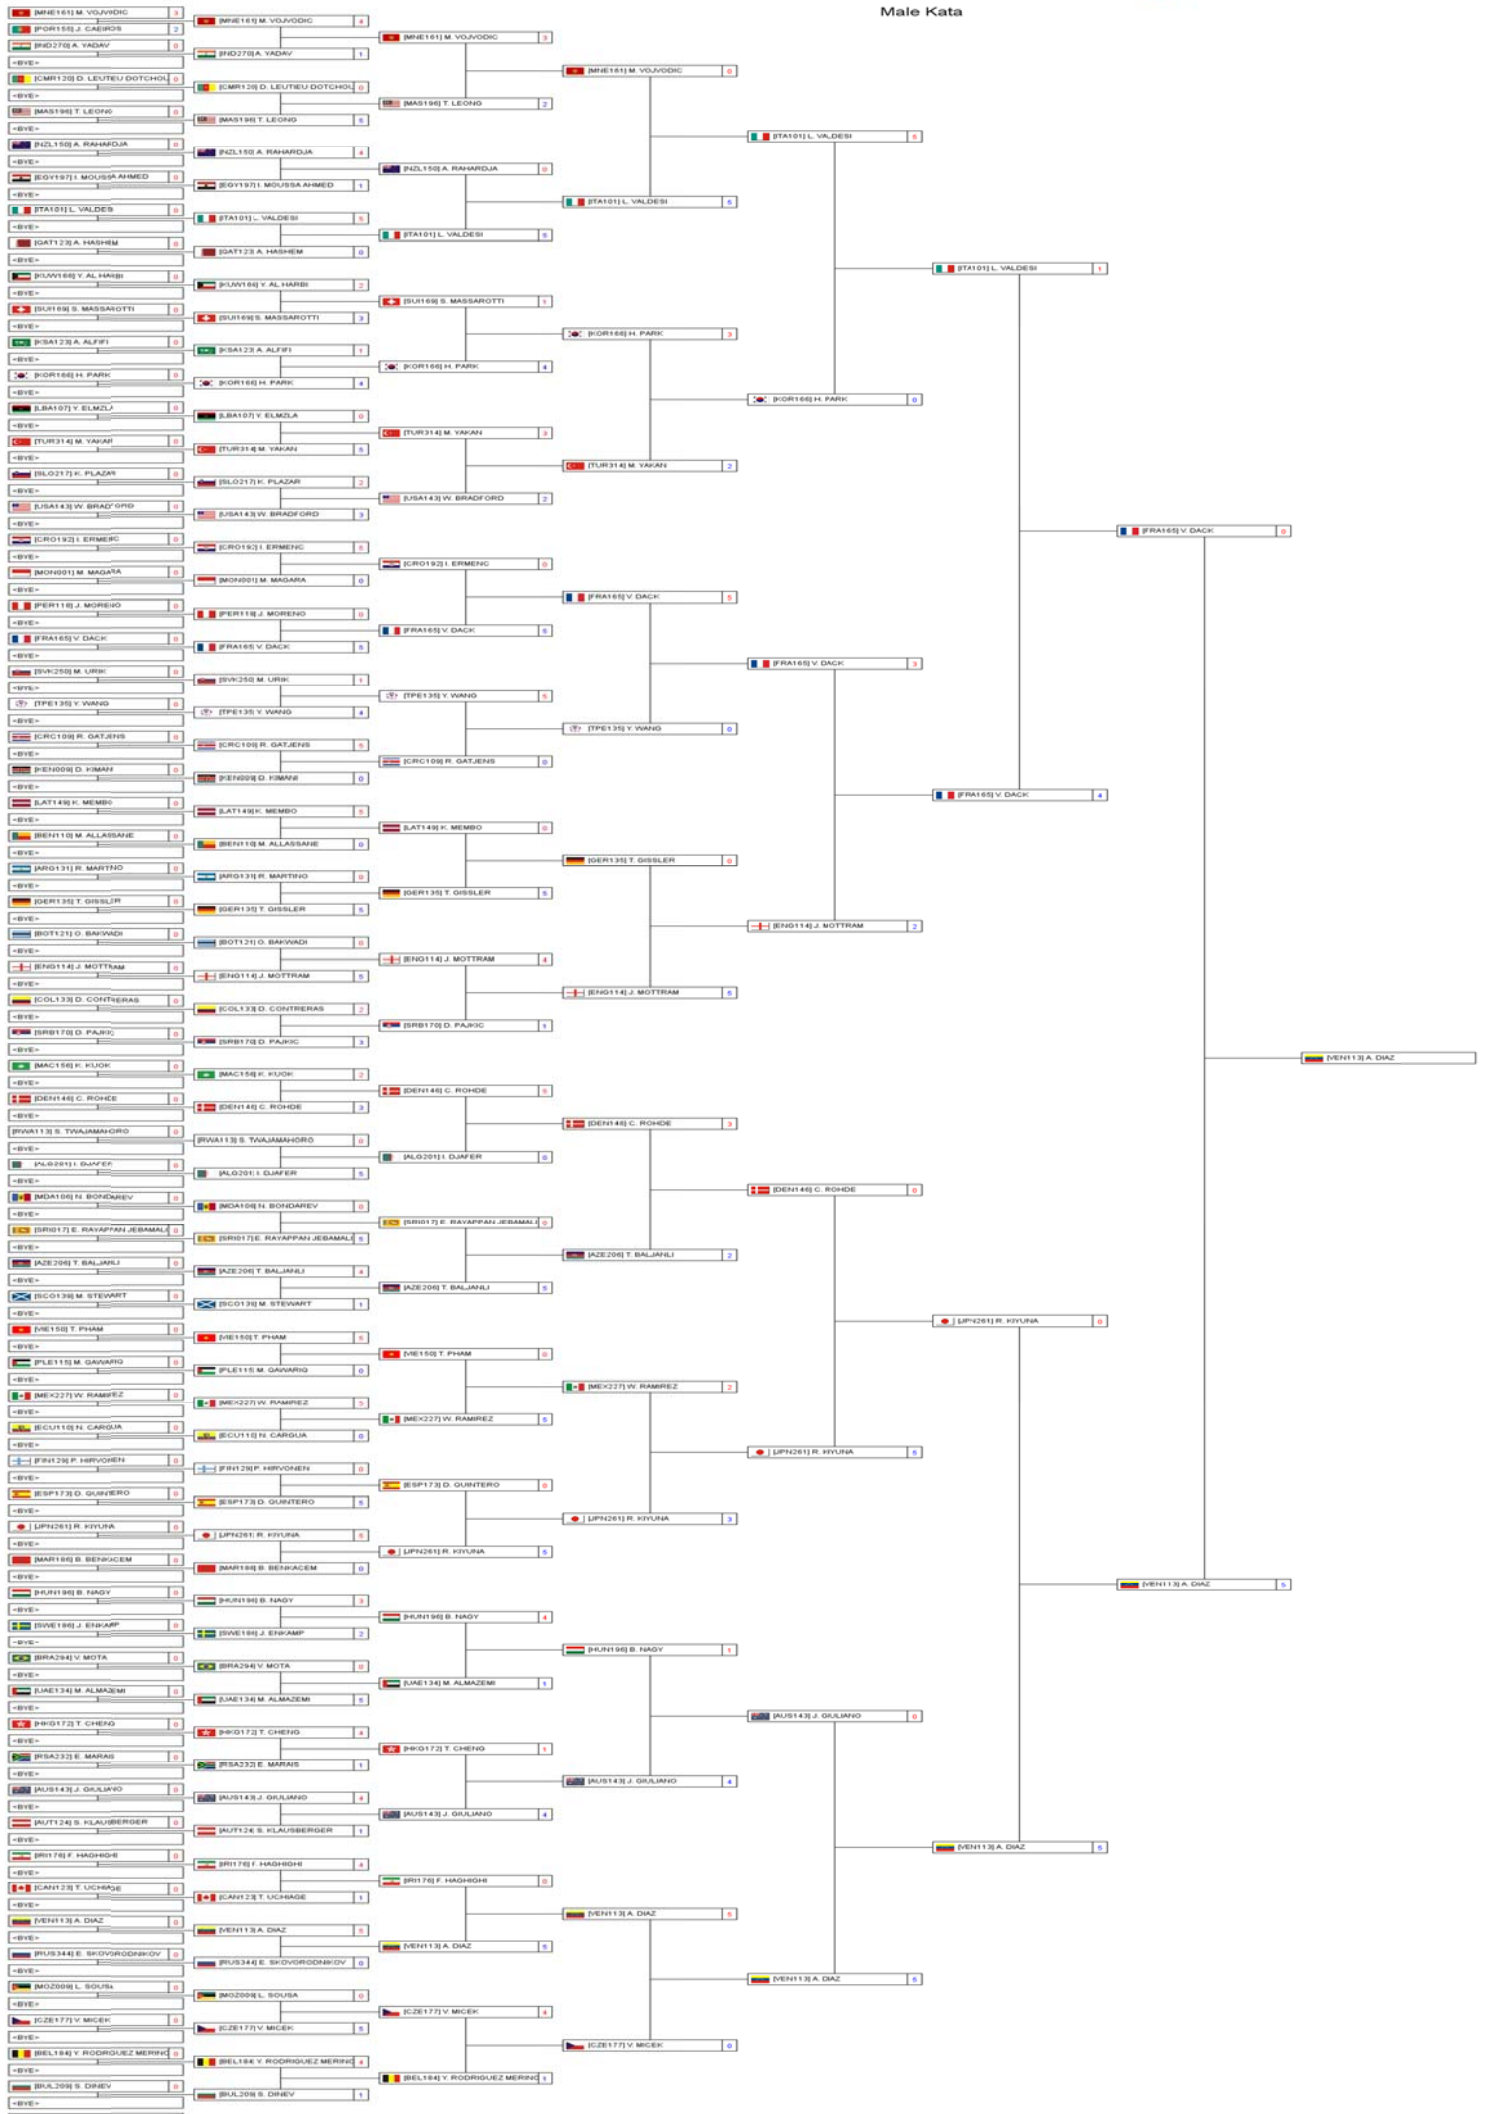

Female Kumite -68 kg

Female Kumite -68 kg

Repechage Pool 1

Repechage Pool 2

Female Kumite 68+ kg

Female Kumite 68+ kg

Repechage Pool 1

Repechage Pool 2

Female Team Kata

Female Team Kata

Repechage Pool 1

Repechage Pool 2

Female Team Kumite

Female Team Kumite

Repechage Pool 1

Repechage Pool 2

Male Kata

Male Kata

Repechage Pool 1

Repechage Pool 2

Male Kumite -60 Kg

Male Kumite -60 Kg

Repechage Pool 1

Repechage Pool 2