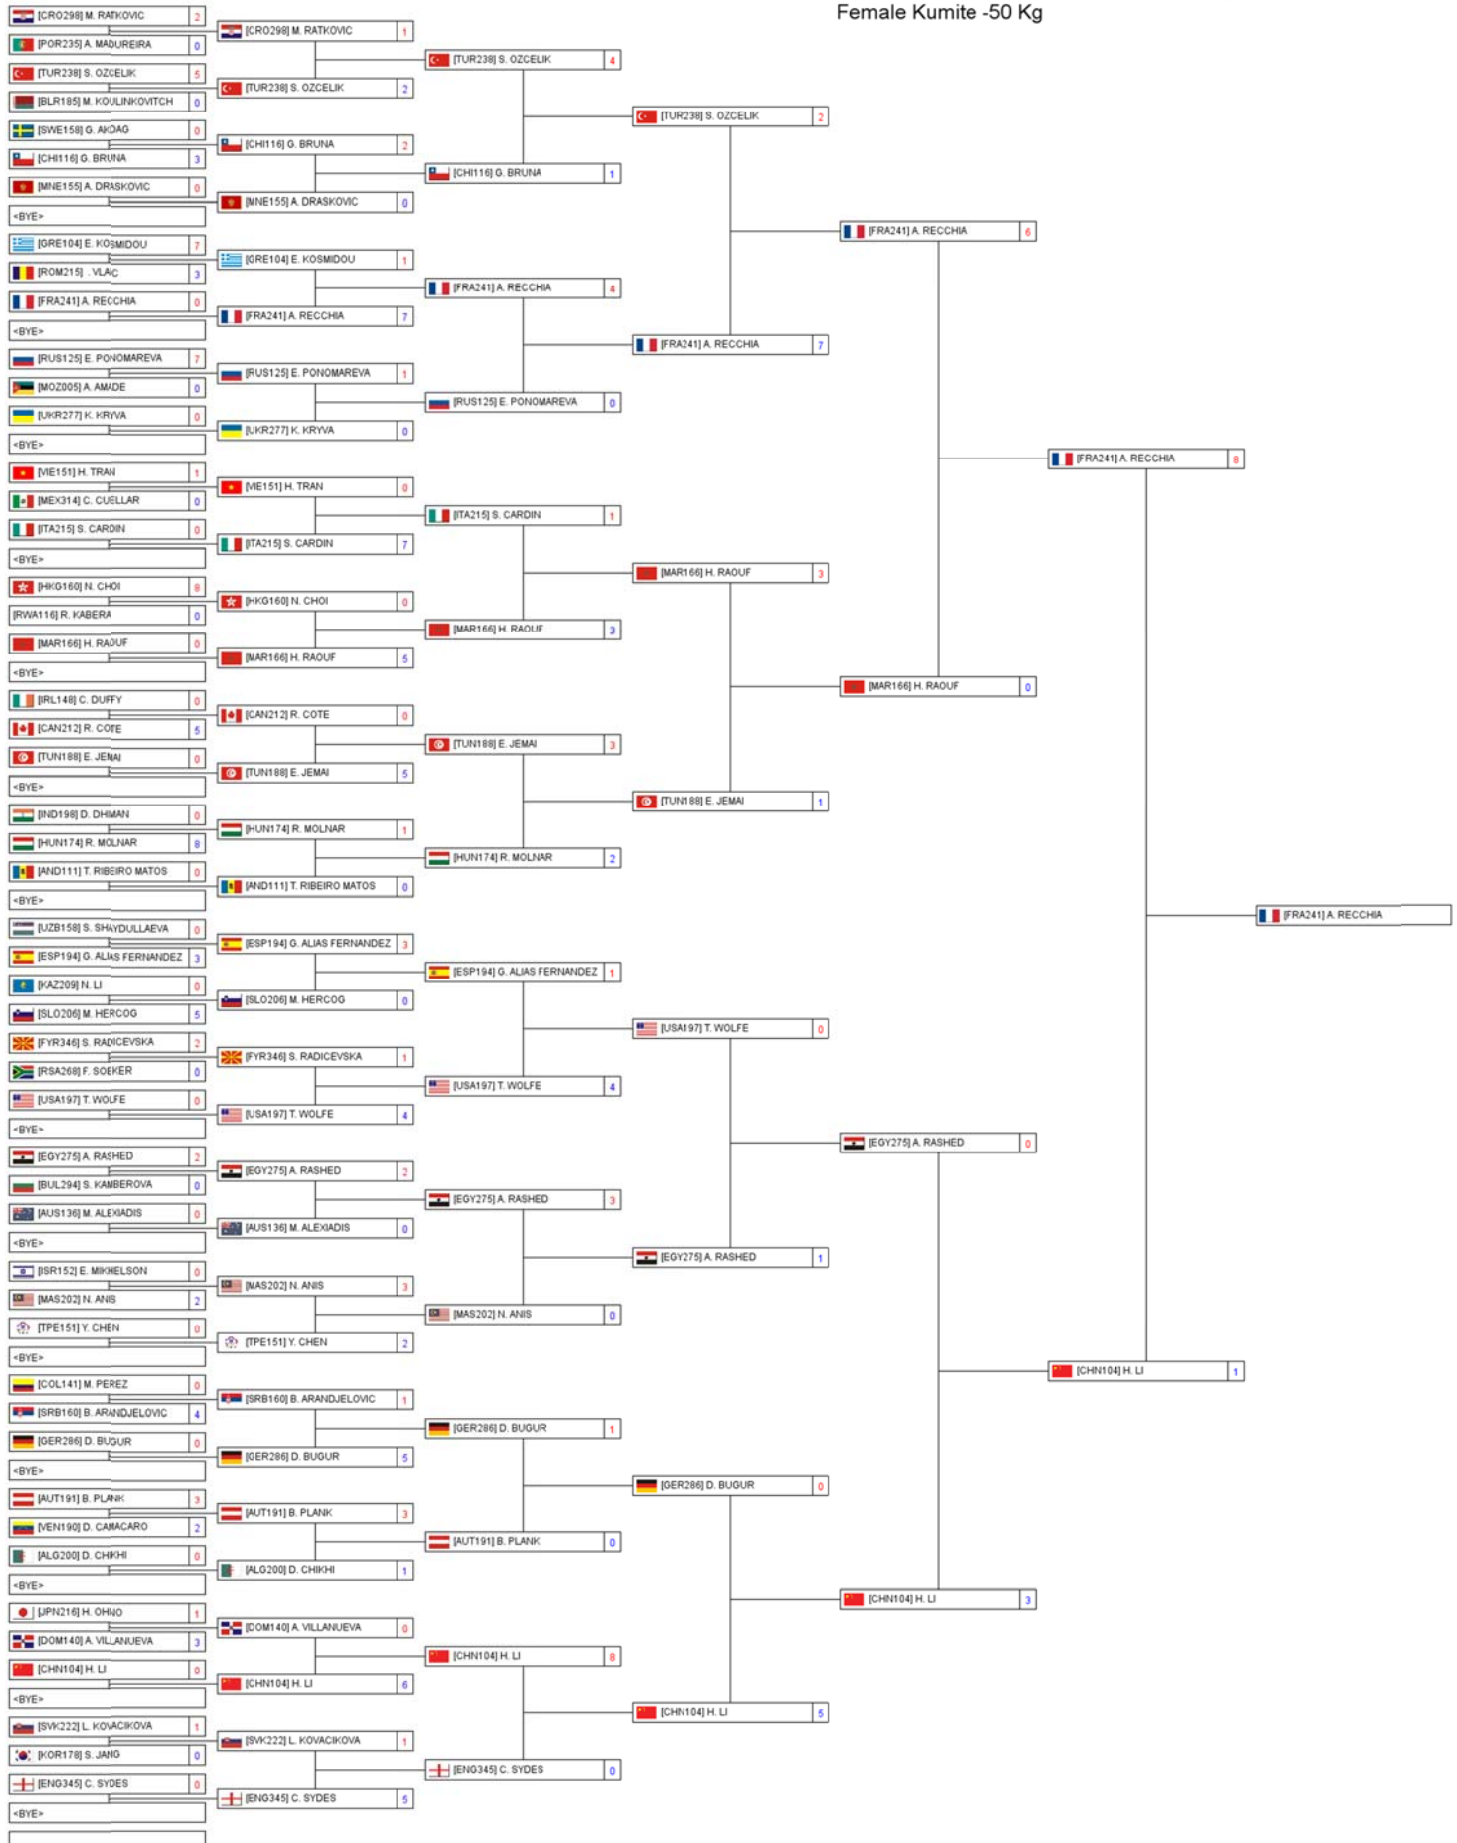

Female Kata

Female Kata

Repechage Pool 1

Repechage Pool 2

Female Kumite -50 Kg

Female Kumite -50 Kg

Repechage Pool 1

Repechage Pool 2

Female Kumite -55 Kg

Female Kumite -55 Kg

Repechage Pool 1

Repechage Pool 2

Female Kumite -61 kg

Female Kumite -61 kg

Repechage Pool 1

Repechage Pool 2