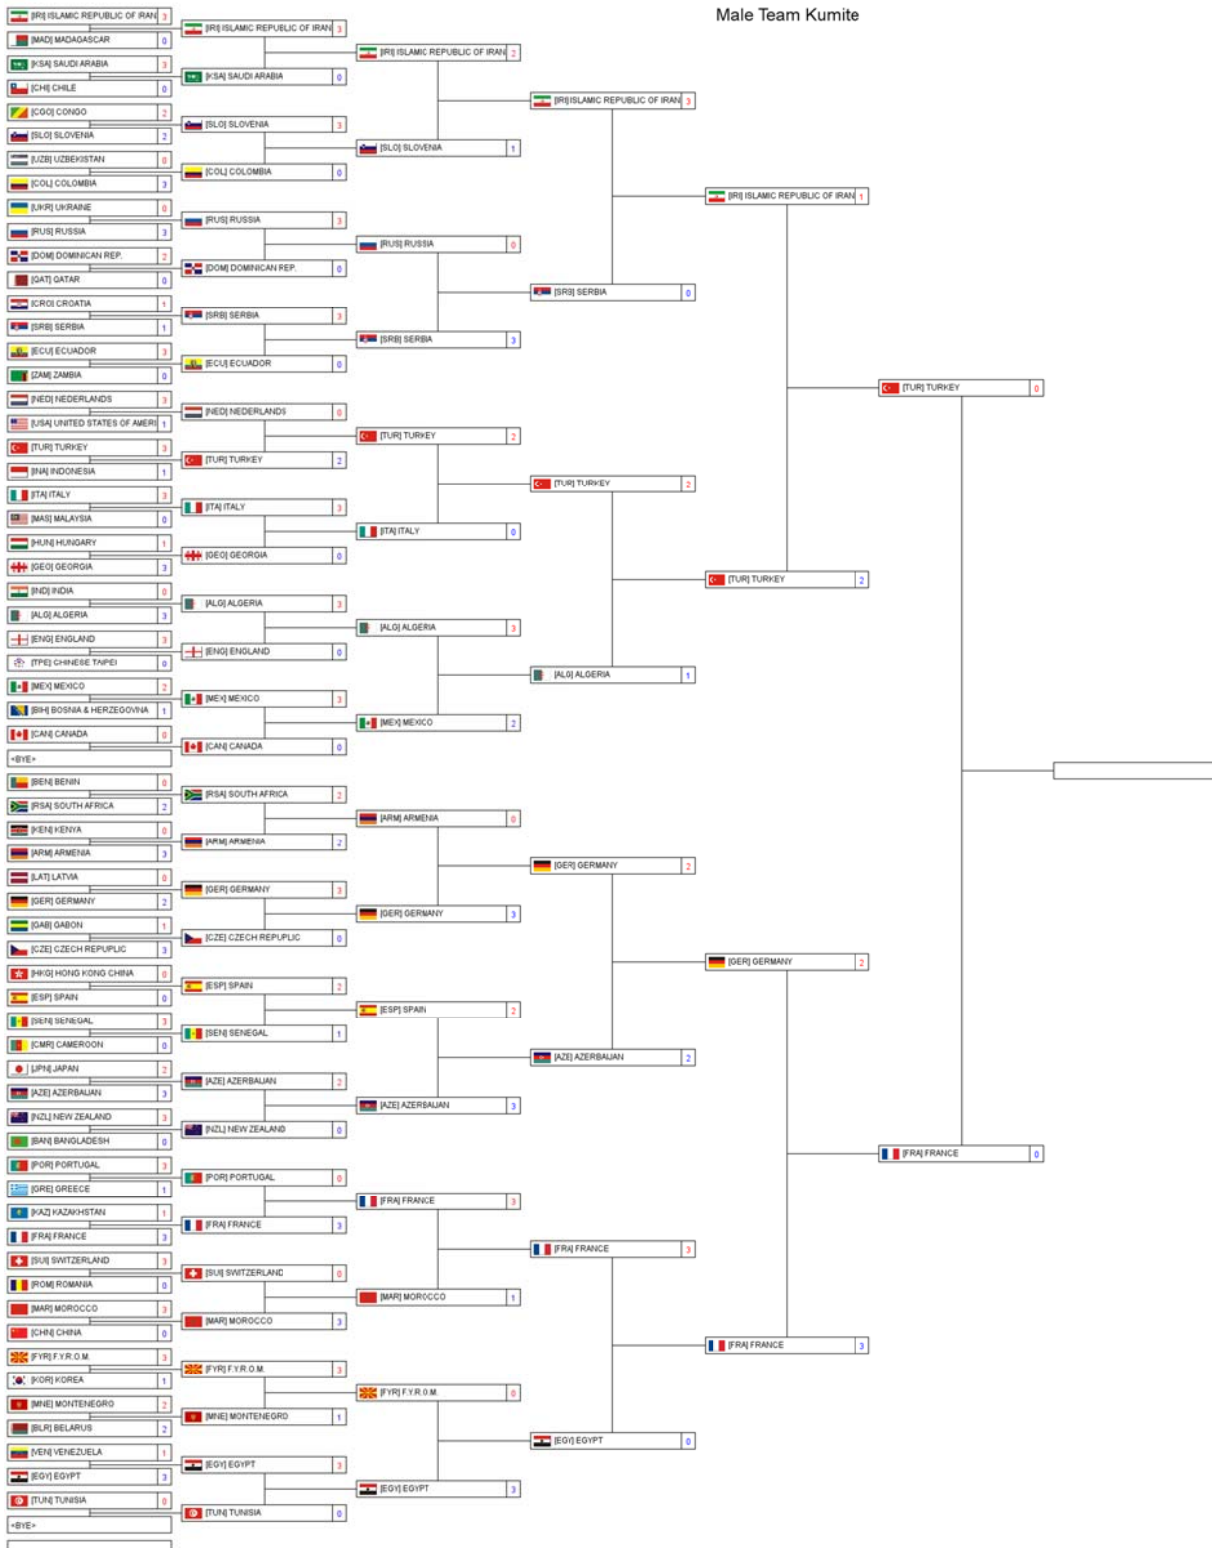

Male Team Kata

Repechage Pool 1

Repechage Pool 2

Male Team Kumite

Male Team Kumite

Repechage Pool 1

Repechage Pool 2