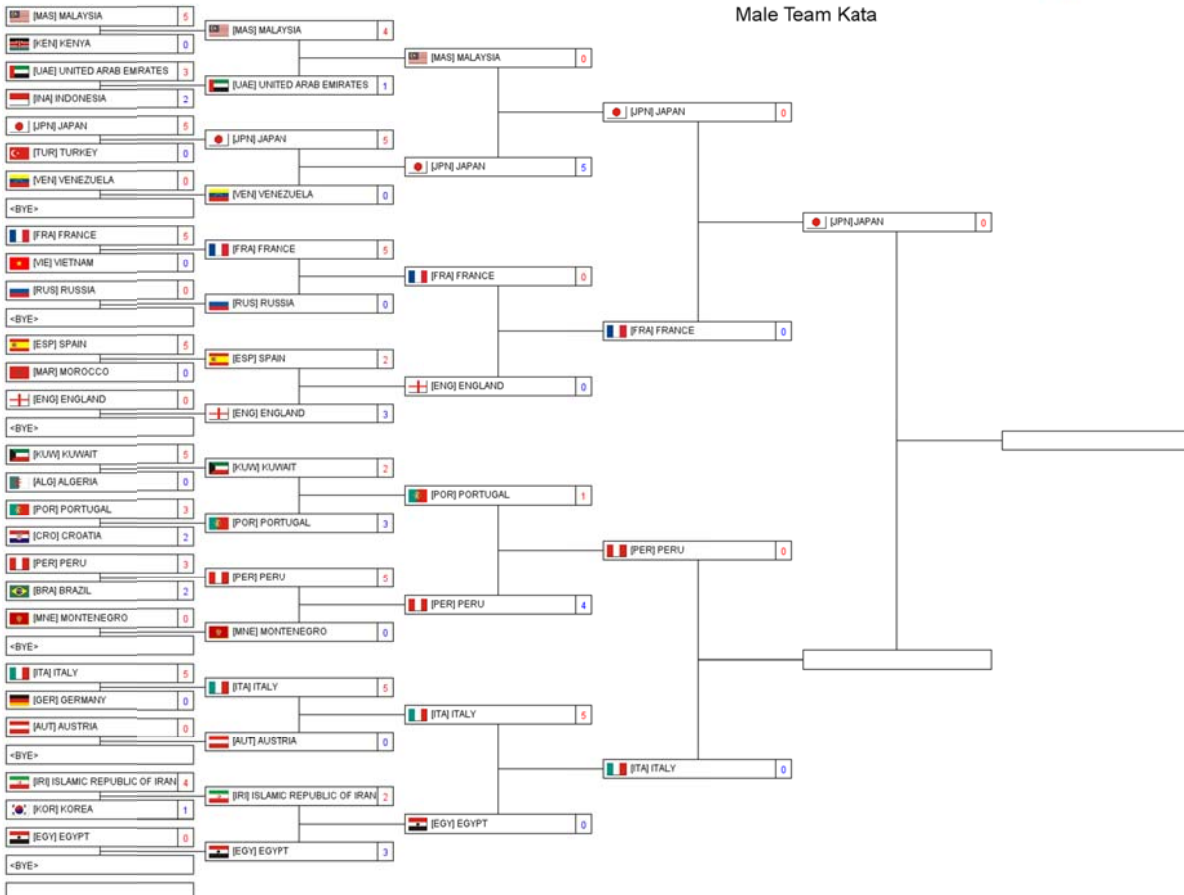

Male Kumite -84 kg

Repechage Pool 1

Repechage Pool 2

Male Kumite 84+ kg

Male Kumite 84+ kg

Repechage Pool 1

Repechage Pool 2

Male Team Kata

Male Team Kata

Repechage Pool 1

Repechage Pool 2

Male Team Kumite

Male Team Kumite

Repechage Pool 1

Repechage Pool 2