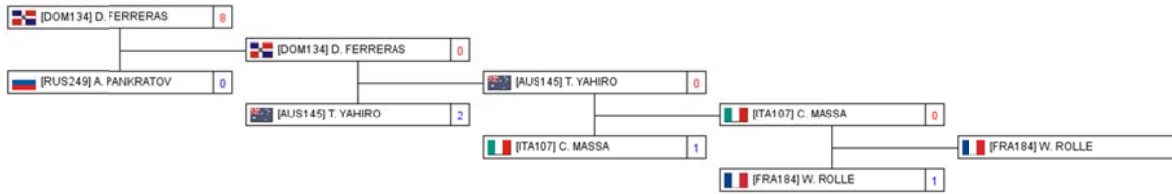

Male Kumite -67 kg

Male Kumite -67 kg

Repechage Pcol 1

Repechage Pcol 2

Male Kumite -75 Kg

Repechage Pool 1

Repechage Pool 2

Male Kumite -84 kg