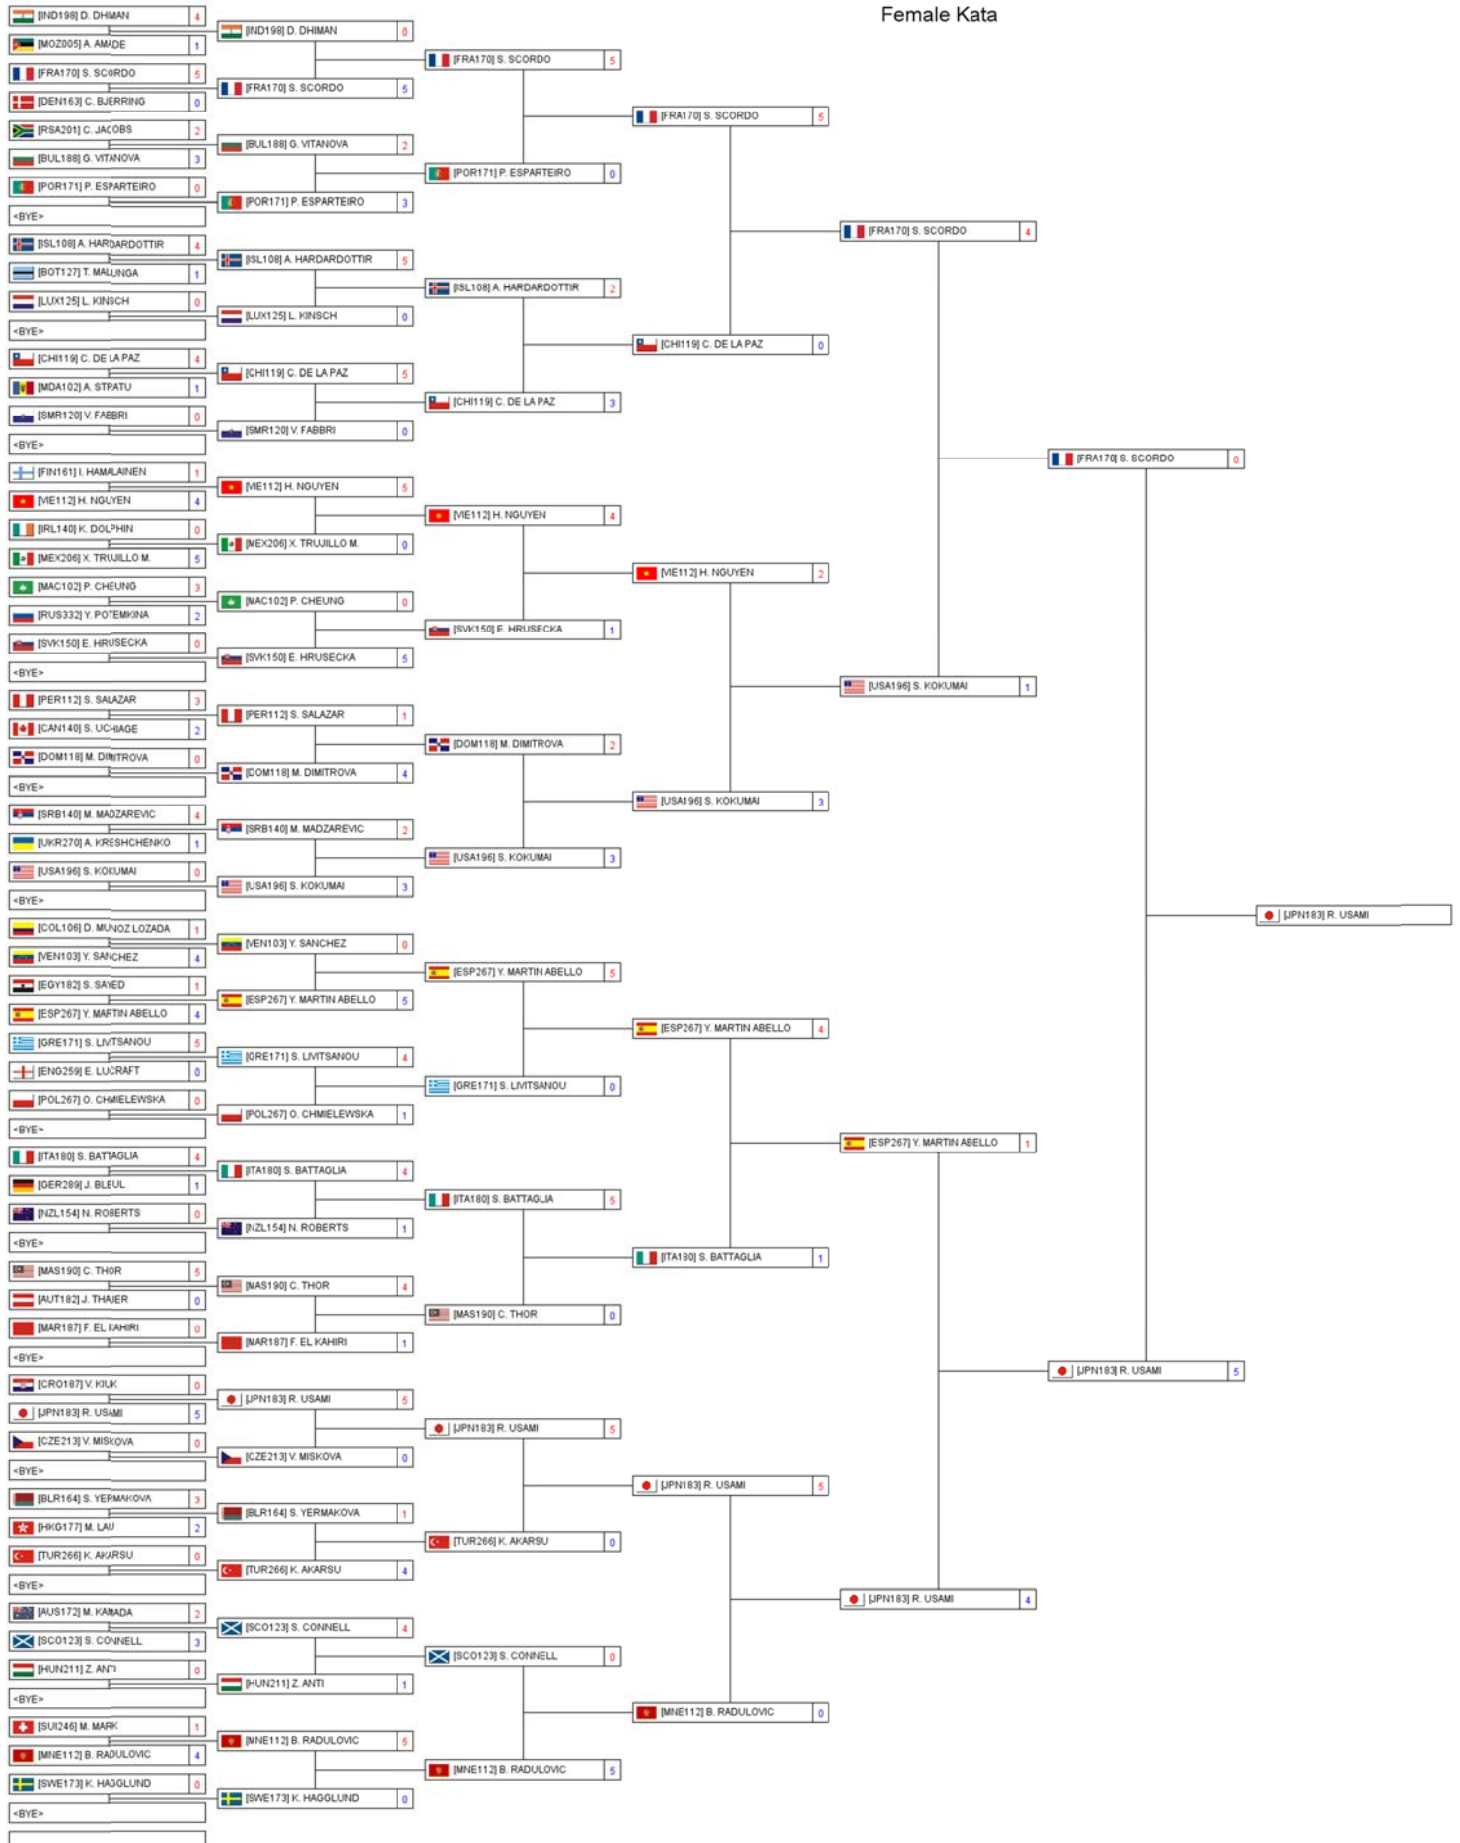

Female Kata

Female Kata

Repechage Pool 1

Repechage Pool 2

Female Kumite -50 Kg

Female Kumite -50 Kg

Repechage Pool 1

Repechage Pool 2

Female Kumite -55 Kg

Female Kumite -55 Kg

Repechage Pool 1

Repechage Pool 2

Female Kumite -61 kg

Female Kumite -61 kg

Repechage Pool 1

Repechage Pool 2