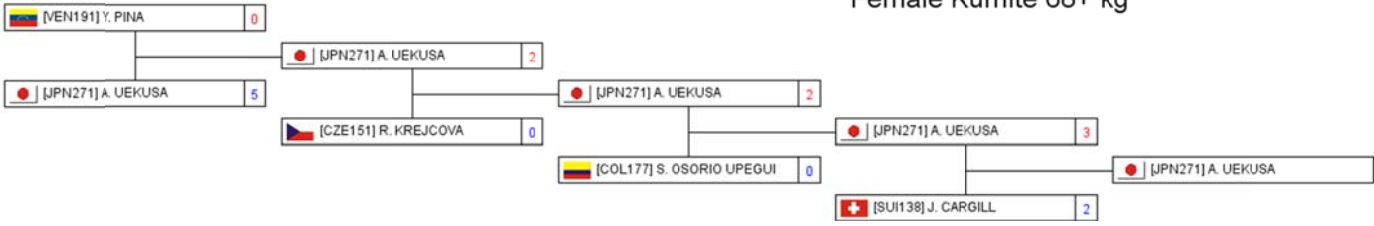

Female Kumite -68 kg

Female Kumite -68 kg

Repechage Pool 1

Repechage Pool 2

Female Kumite 68+ kg

Female Kumite 68+ kg

Repechage Pool 1

Repechage Pool 2