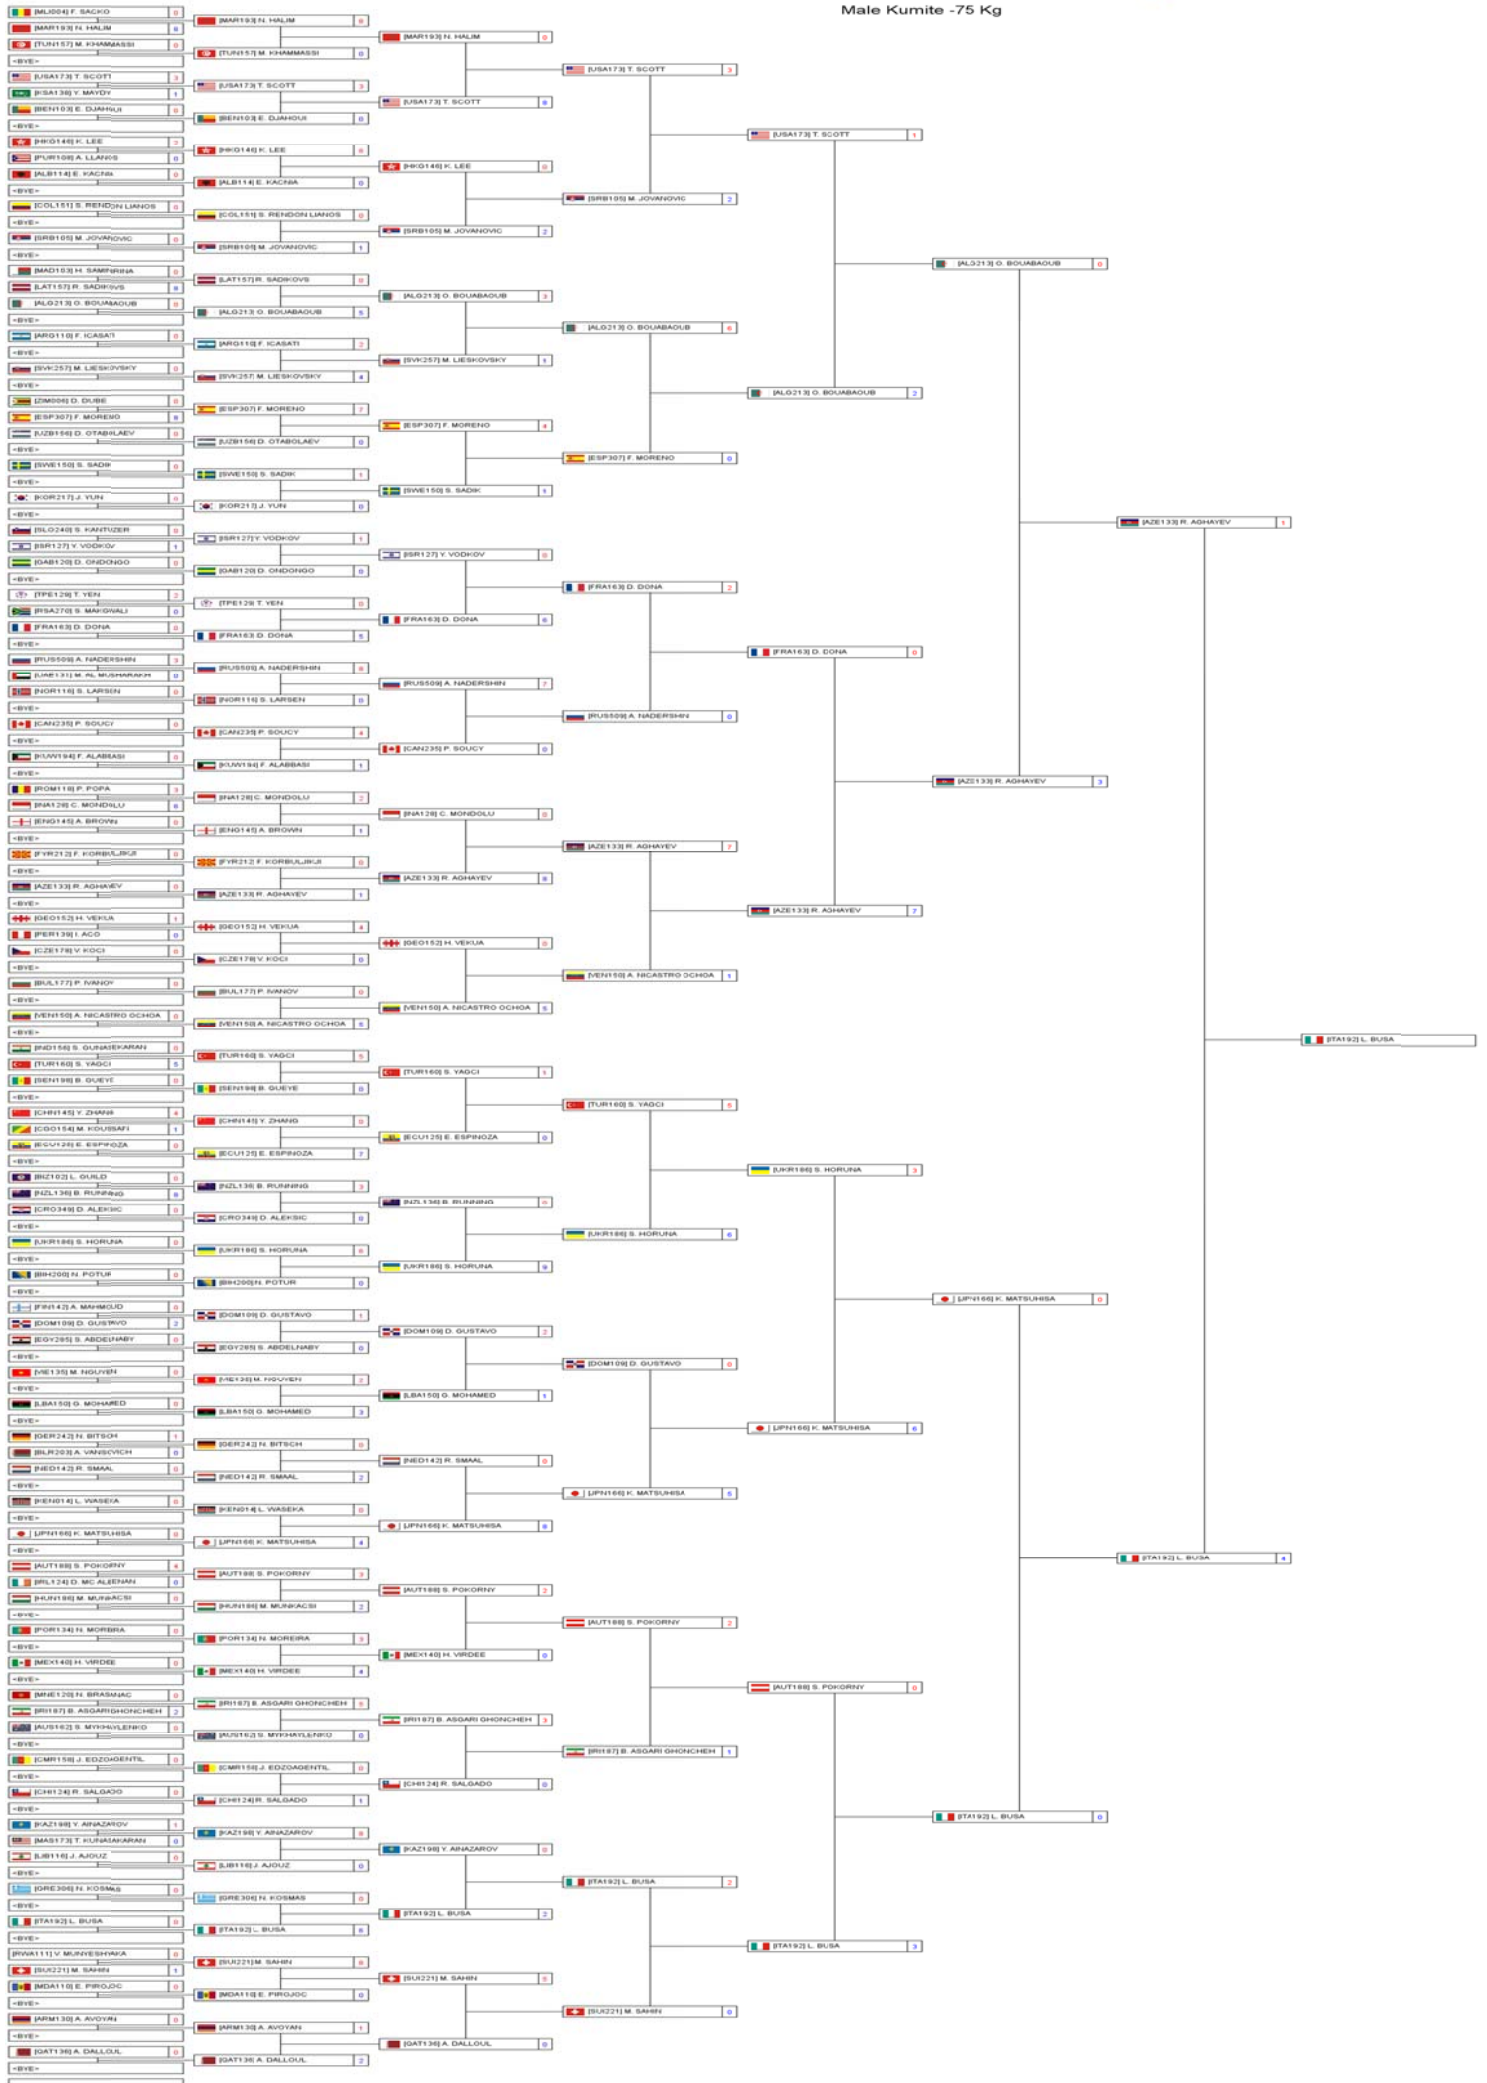

Female Team Kata

Female Team Kata

Repechage Pool 1

Repechage Pool 2

Female Team Kumite

Female Team Kumite

Repechage Pool 1

Repechage Pool 2

Male Kata

Male Kata

Repechage Pool 1

Repechage Pool 2

Male Kumite -60 Kg

Male Kumite -60 Kg

Repechage Pool 1

Repechage Pool 2

Male Kumite -67 kg

Male Kumite -67 kg

Repechage Pcol 1

Repechage Pcol 2

Male Kumite -75 Kg

Repechage Pool 1

Repechage Pool 2

Male Kumite -84 kg

Male Team Kata

Repechage Pool 1

Repechage Pool 2

Male Team Kumite

Male Team Kumite

Repechage Pool 1

Repechage Pool 2