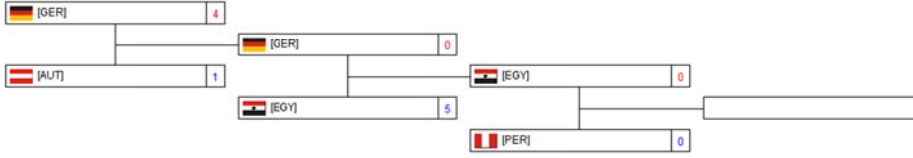

Male Team Kata

Repechage Pool 1

Repechage Pool 2

Male Team Kumite

Male Team Kumite

Repechage Pool 1

Repechage Pool 2