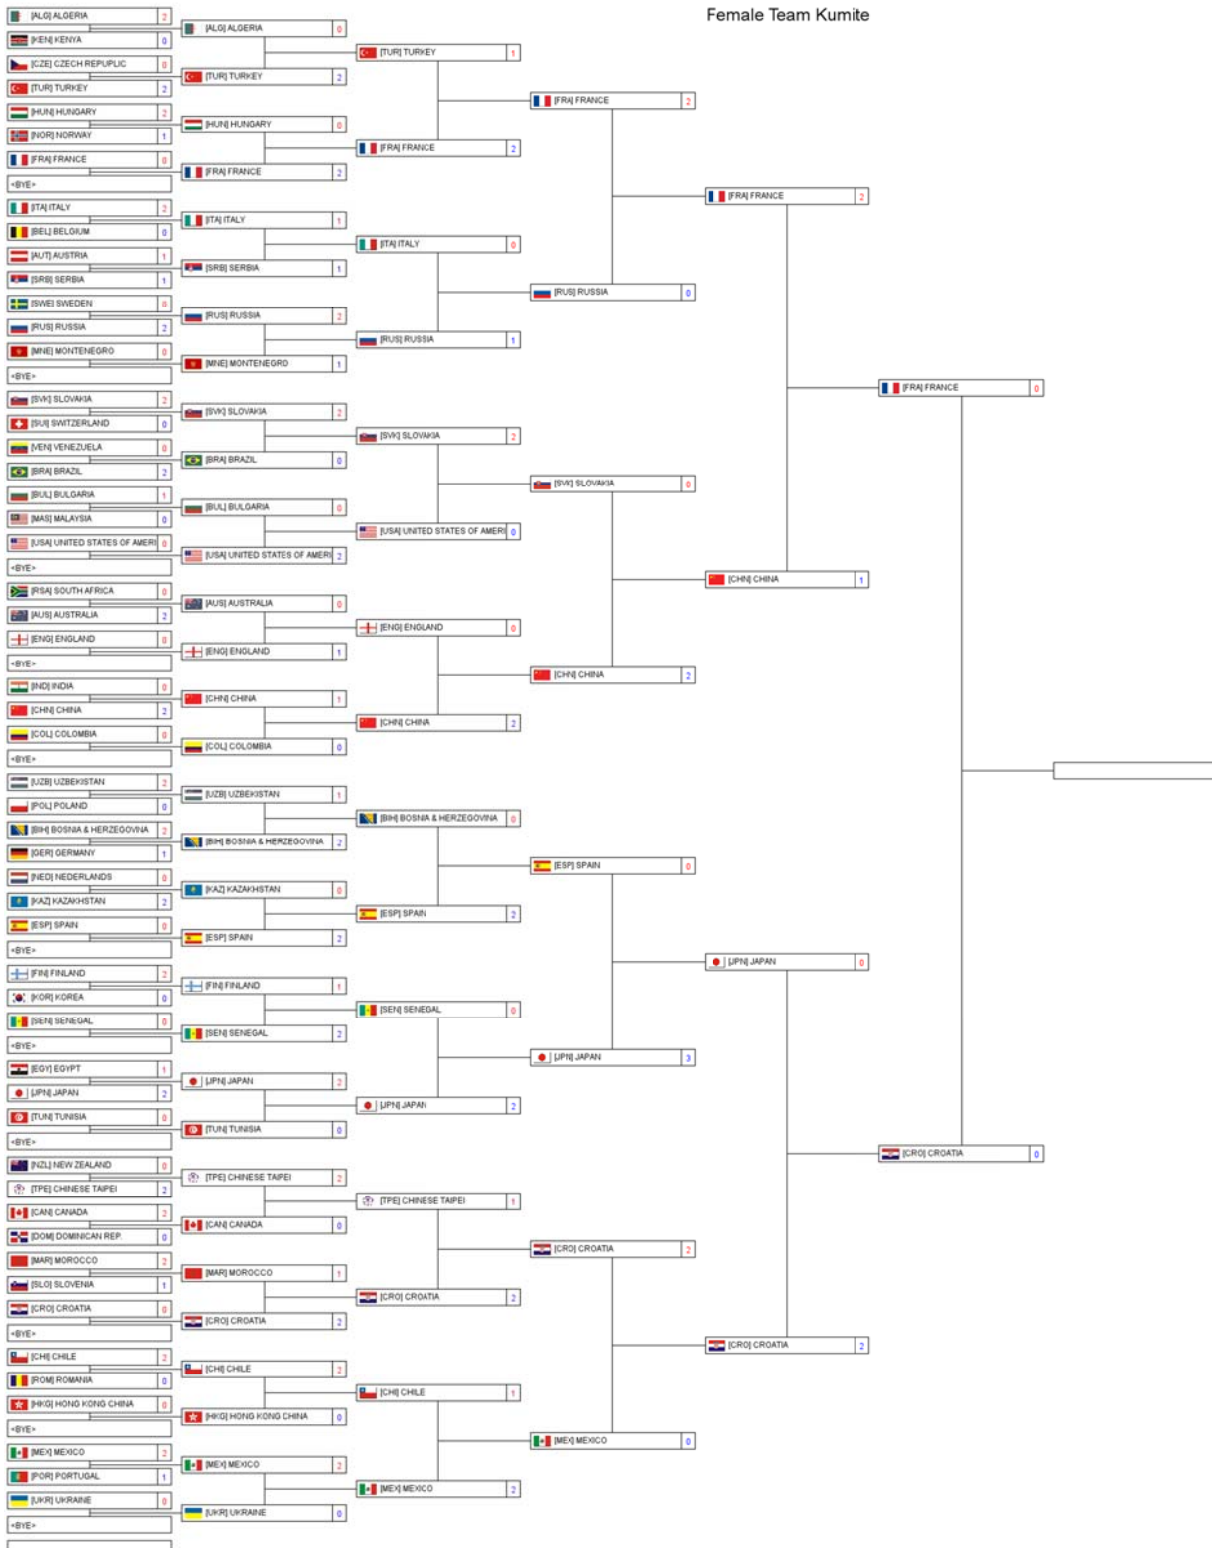

Female Team Kata

Female Team Kata

Repechage Pool 1

Repechage Pool 2

Female Team Kumite

Female Team Kumite

Repechage Pool 1

Repechage Pool 2