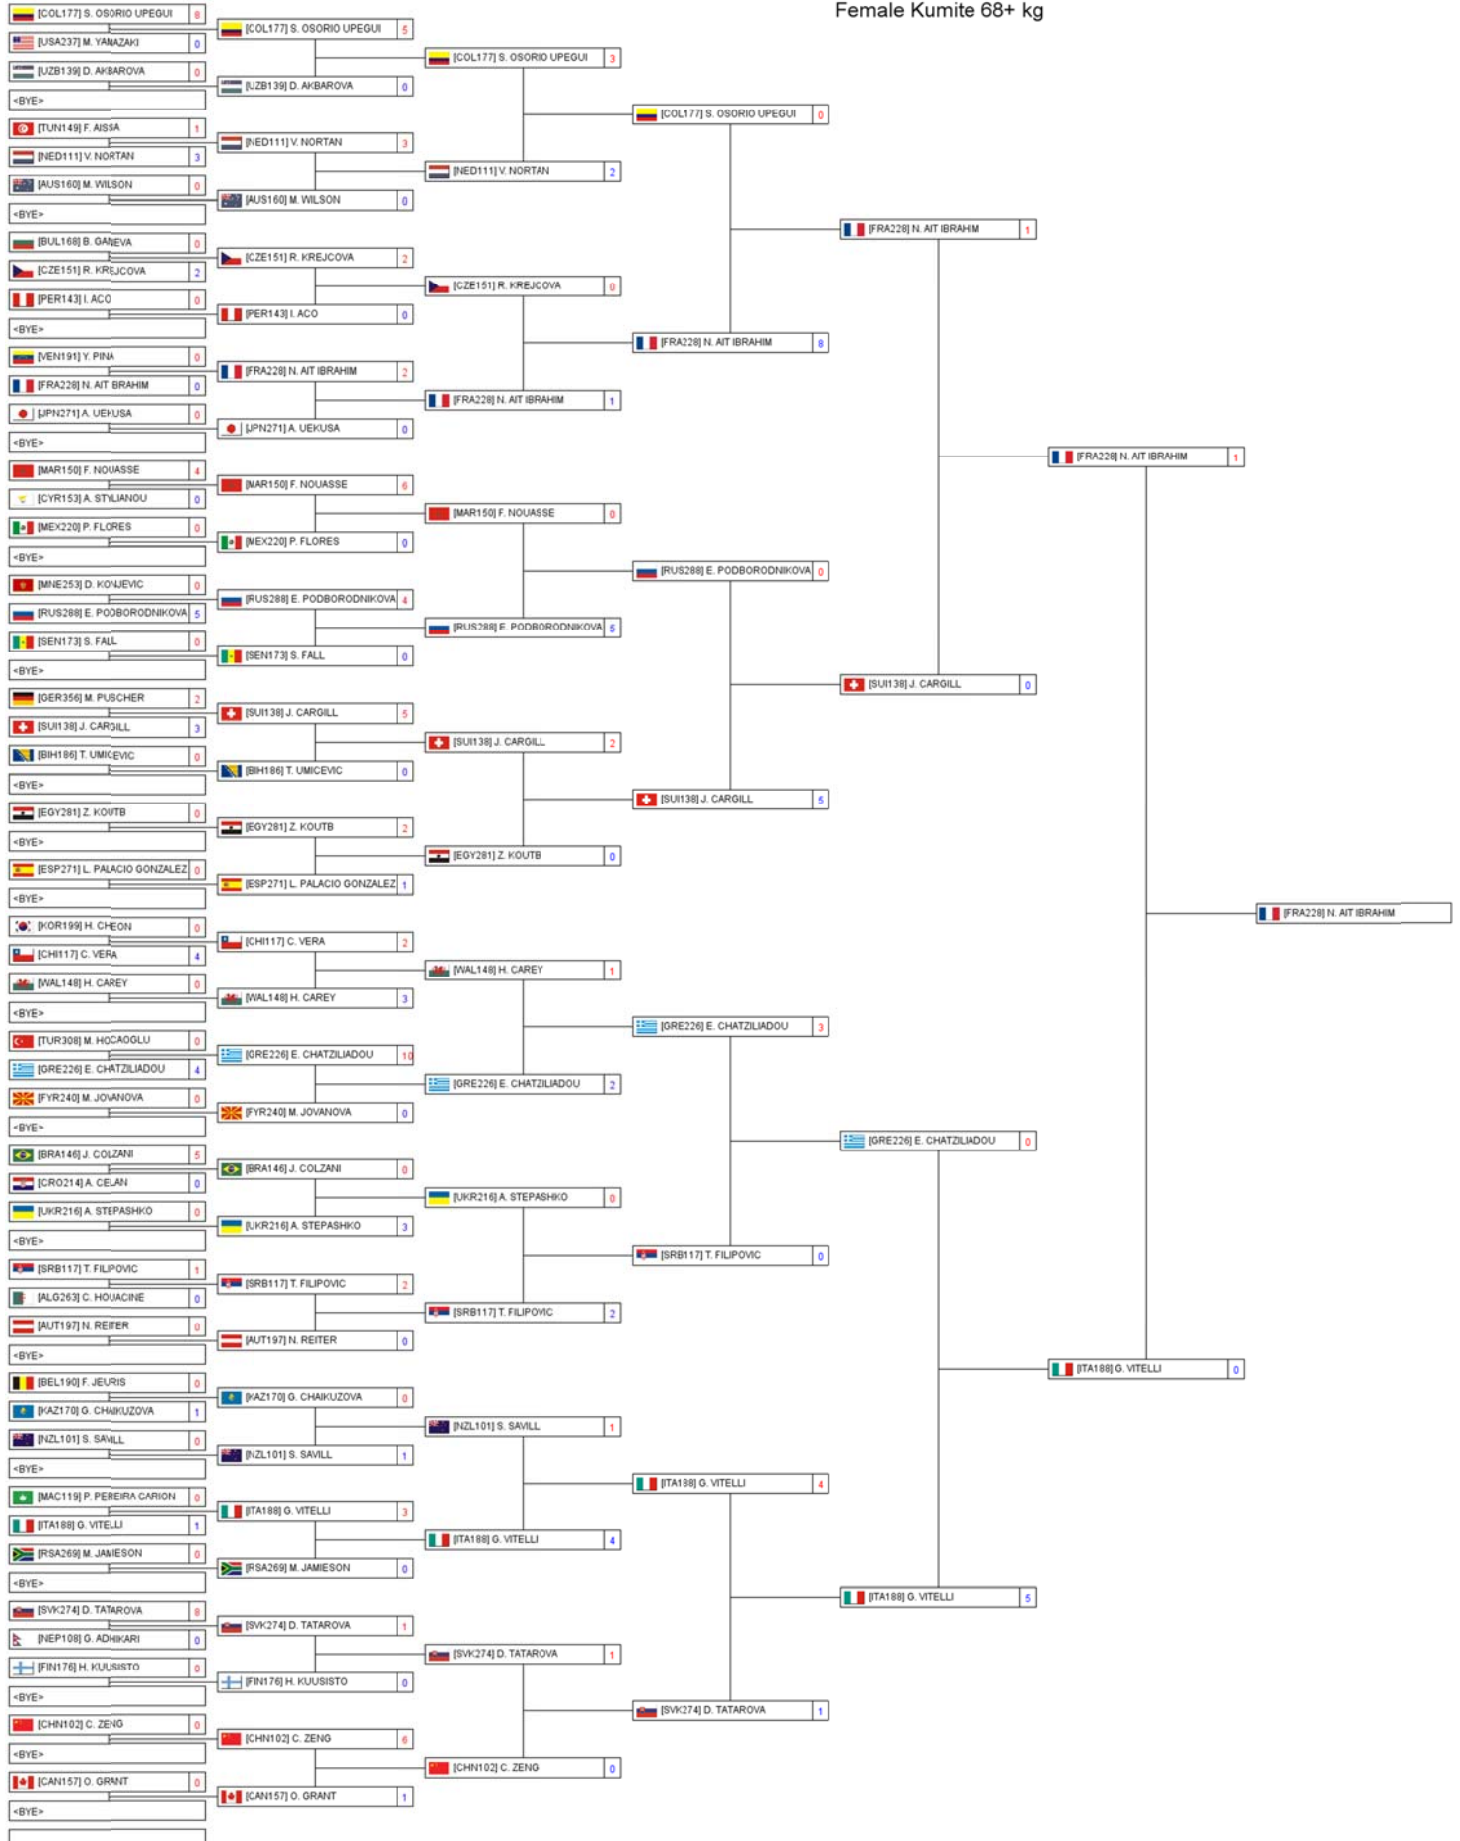

Female Kumite -68 kg

Female Kumite -68 kg

Repechage Pool 1

Repechage Pool 2

Female Kumite 68+ kg

Female Kumite 68+ kg

Repechage Pool 1

Repechage Pool 2

Female Team Kata

Female Team Kata

Repechage Pool 1

Repechage Pool 2

Female Team Kumite

Female Team Kumite

Repechage Pool 1

Repechage Pool 2