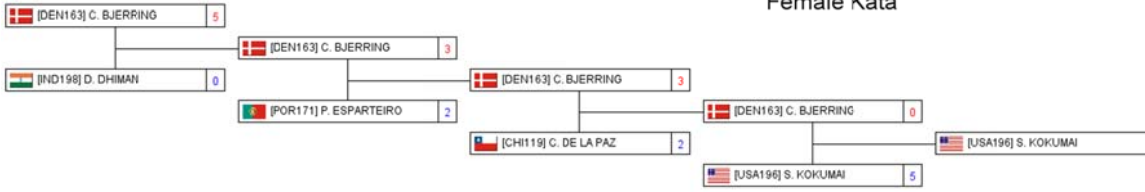

Female Kata

Female Kata

Repechage Pool 1

Repechage Pool 2

Female Kumite -50 Kg

Female Kumite -50 Kg

Repechage Pool 1

Repechage Pool 2