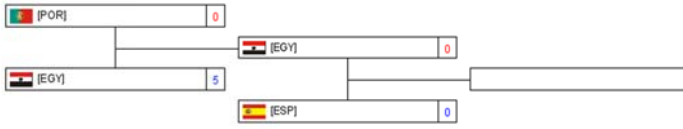

Female Team Kata

Repechage Pool 1