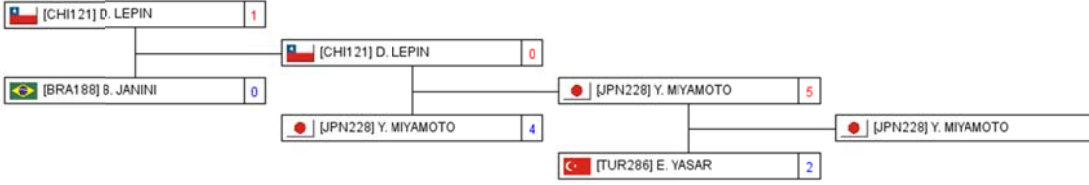

Female Kumite -55 Kg

Female Kumite -55 Kg

Repechage Pool 1

Repechage Pool 2

Female Kumite -61 kg

Female Kumite -61 kg

Repechage Pool 1

Repechage Pool 2