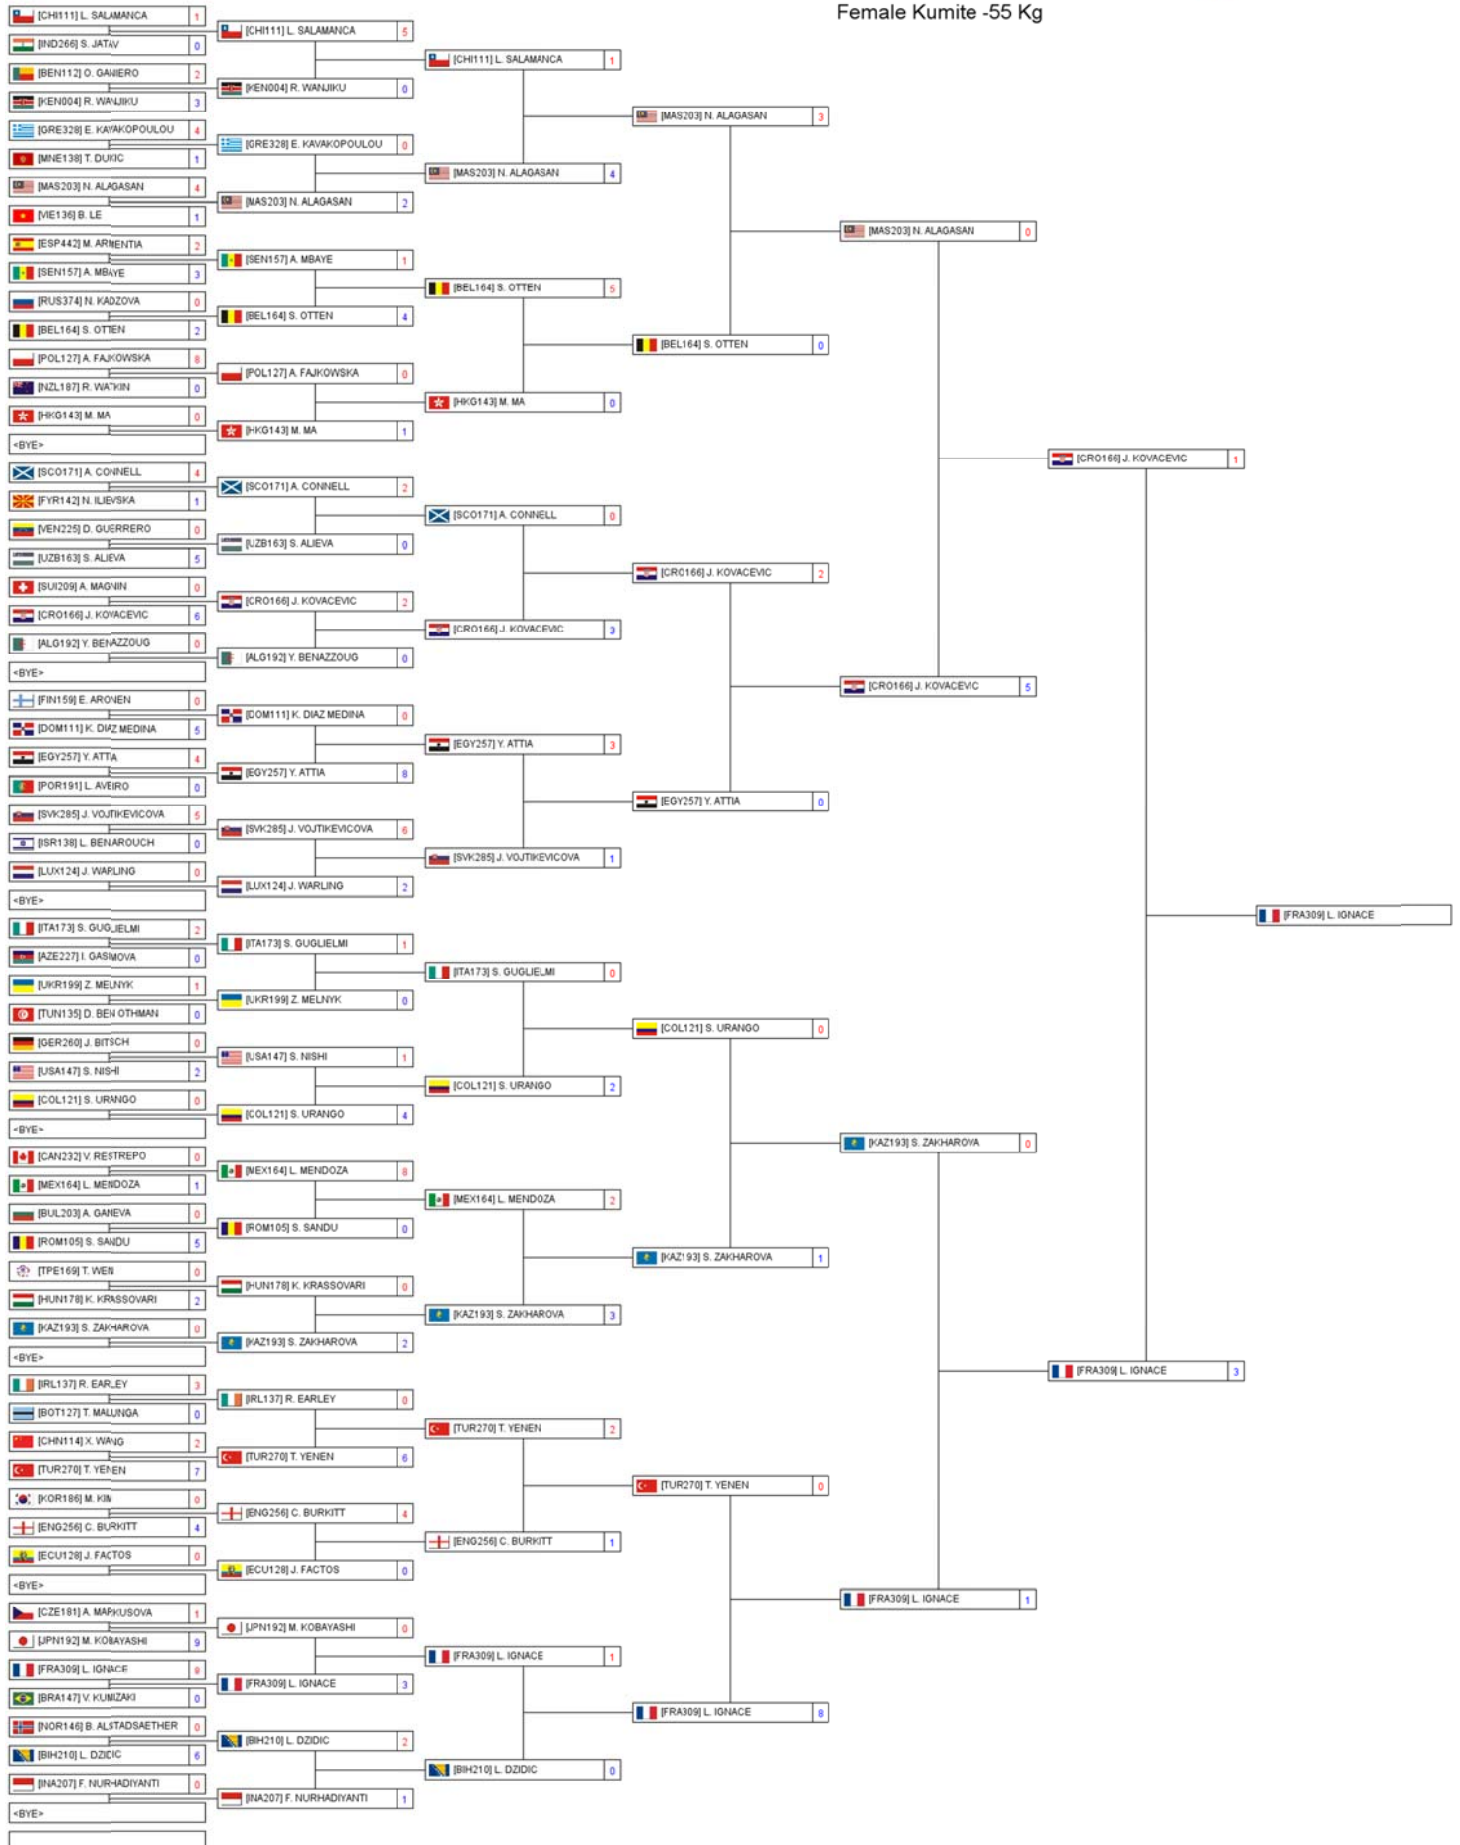

Female Kata

Female Kata

Repechage Pool 1

Repechage Pool 2

Female Kumite -50 Kg

Female Kumite -50 Kg

Repechage Pool 1

Repechage Pool 2

Female Kumite -55 Kg

Female Kumite -55 Kg

Repechage Pool 1

Repechage Pool 2

Female Kumite -61 kg

Female Kumite -61 kg

Repechage Pool 1

Repechage Pool 2