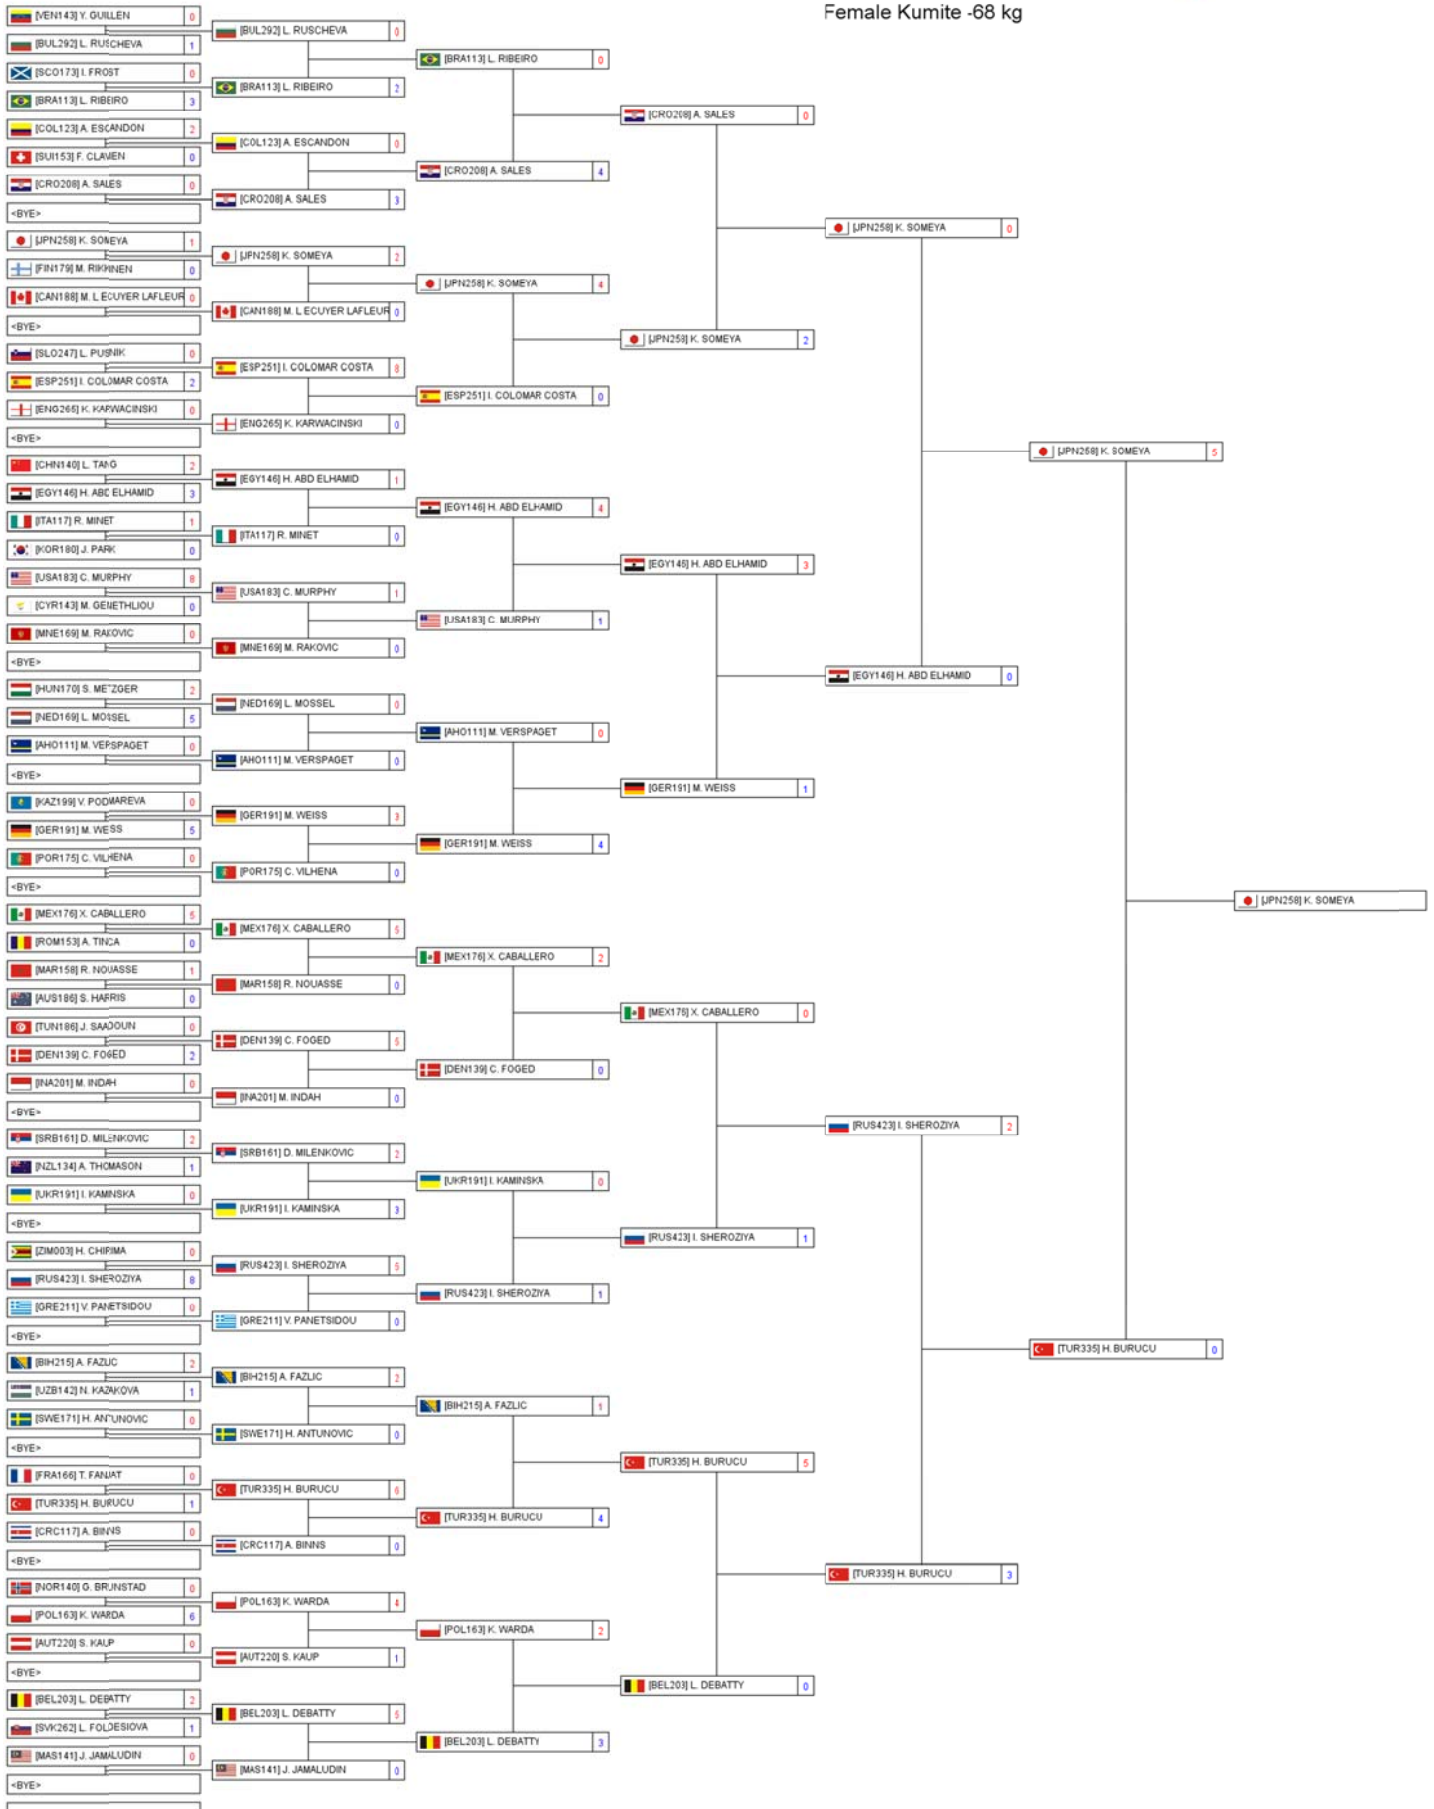

Female Kumite -68 kg