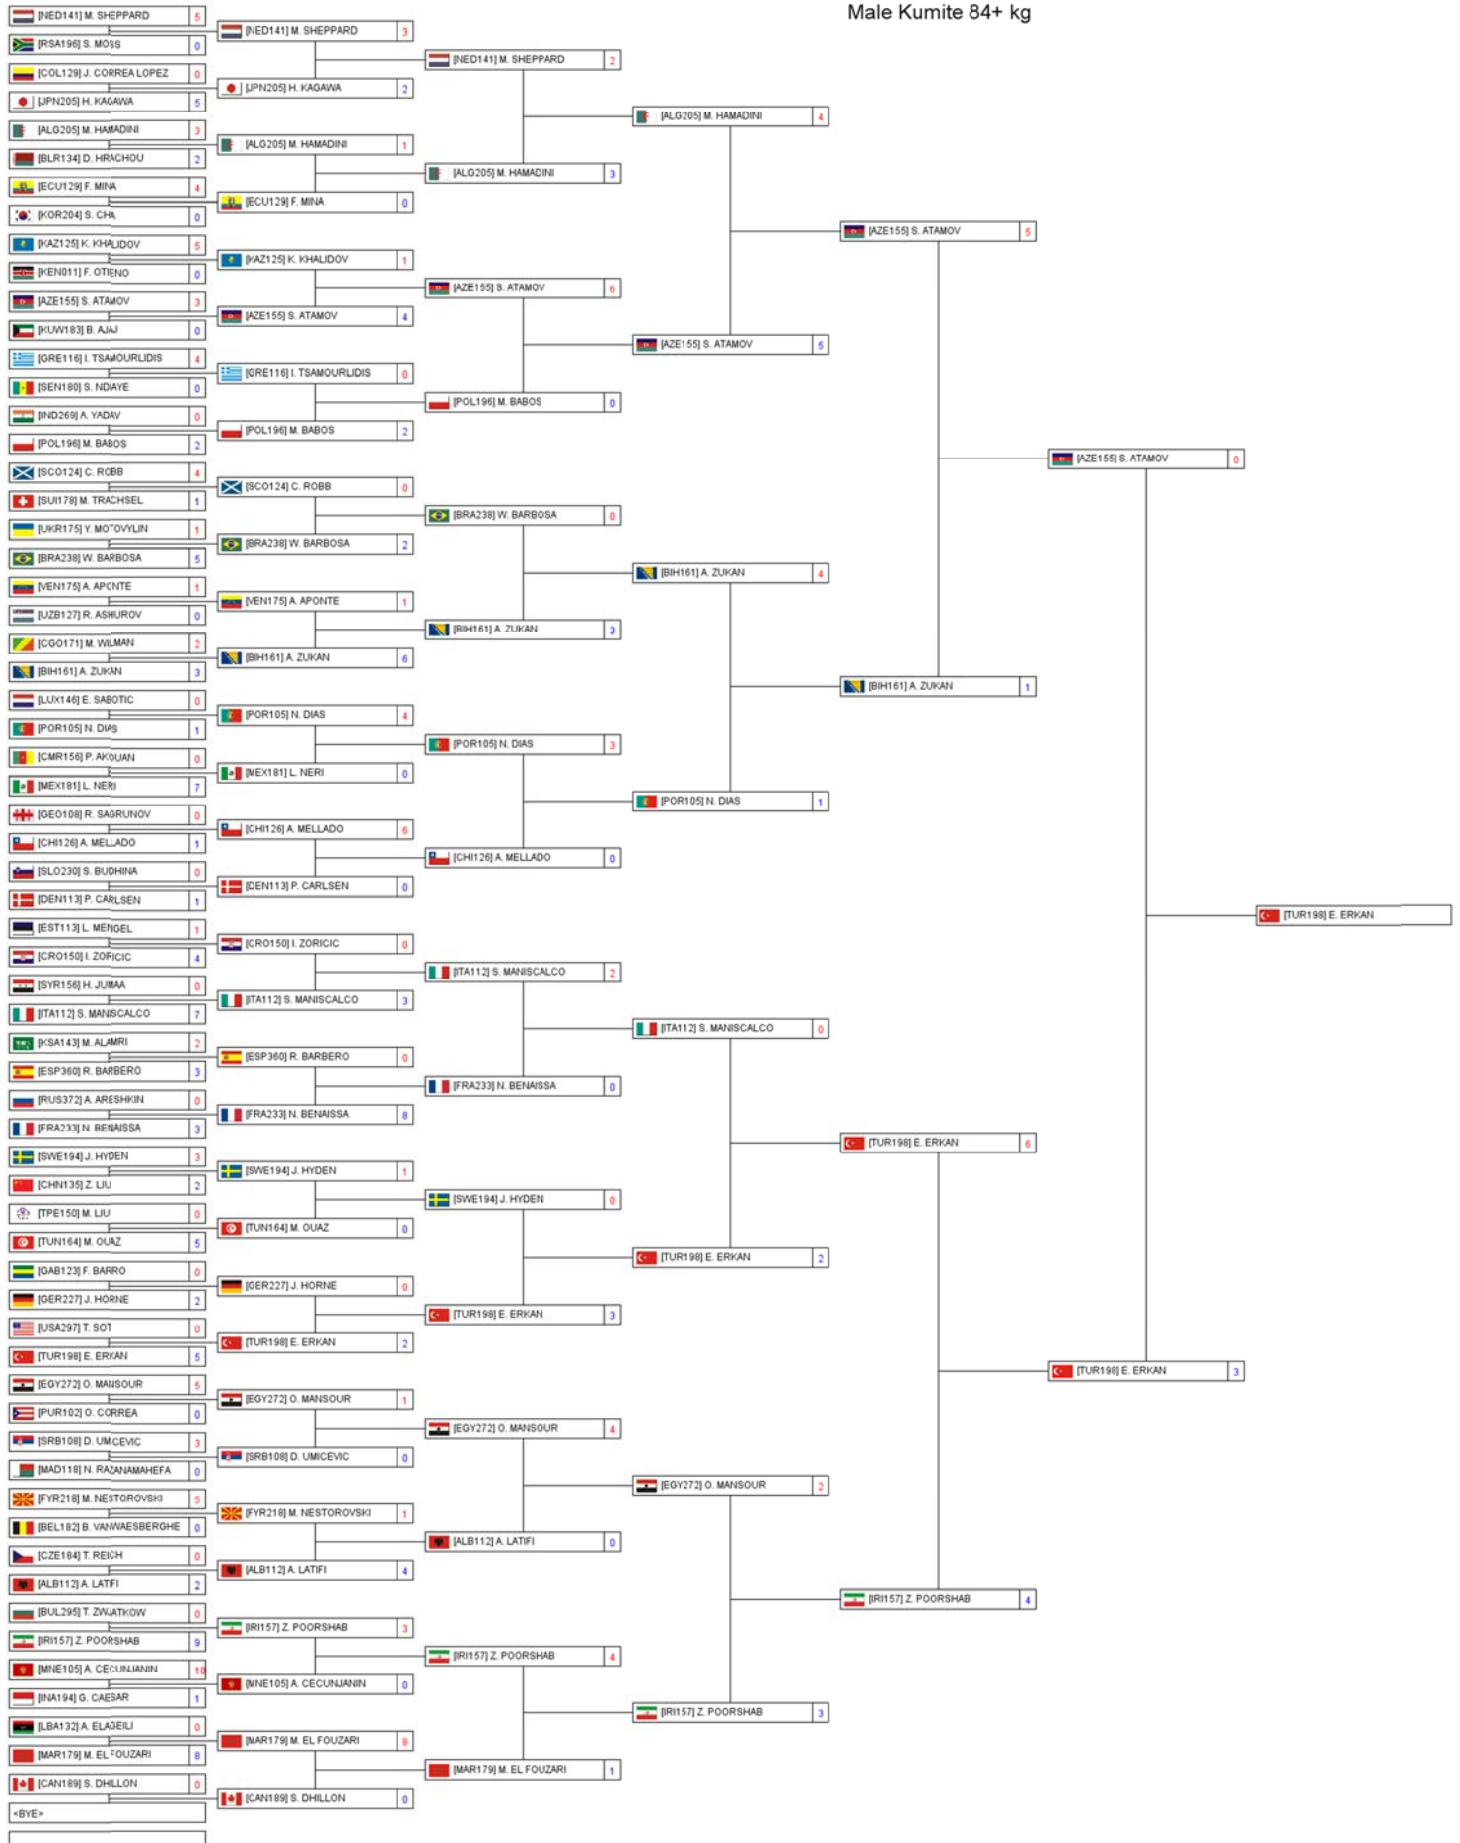

Male Kumite -84 kg

Repechage Pool 1

Repechage Pool 2

Male Kumite 84+ kg

Male Kumite 84+ kg

Repechage Pool 1

Repechage Pool 2

Male Team Kata

Male Team Kata

Repechage Pool 1

Repechage Pool 2

Male Team Kumite

Male Team Kumite

Repechage Pool 1

Repechage Pool 2