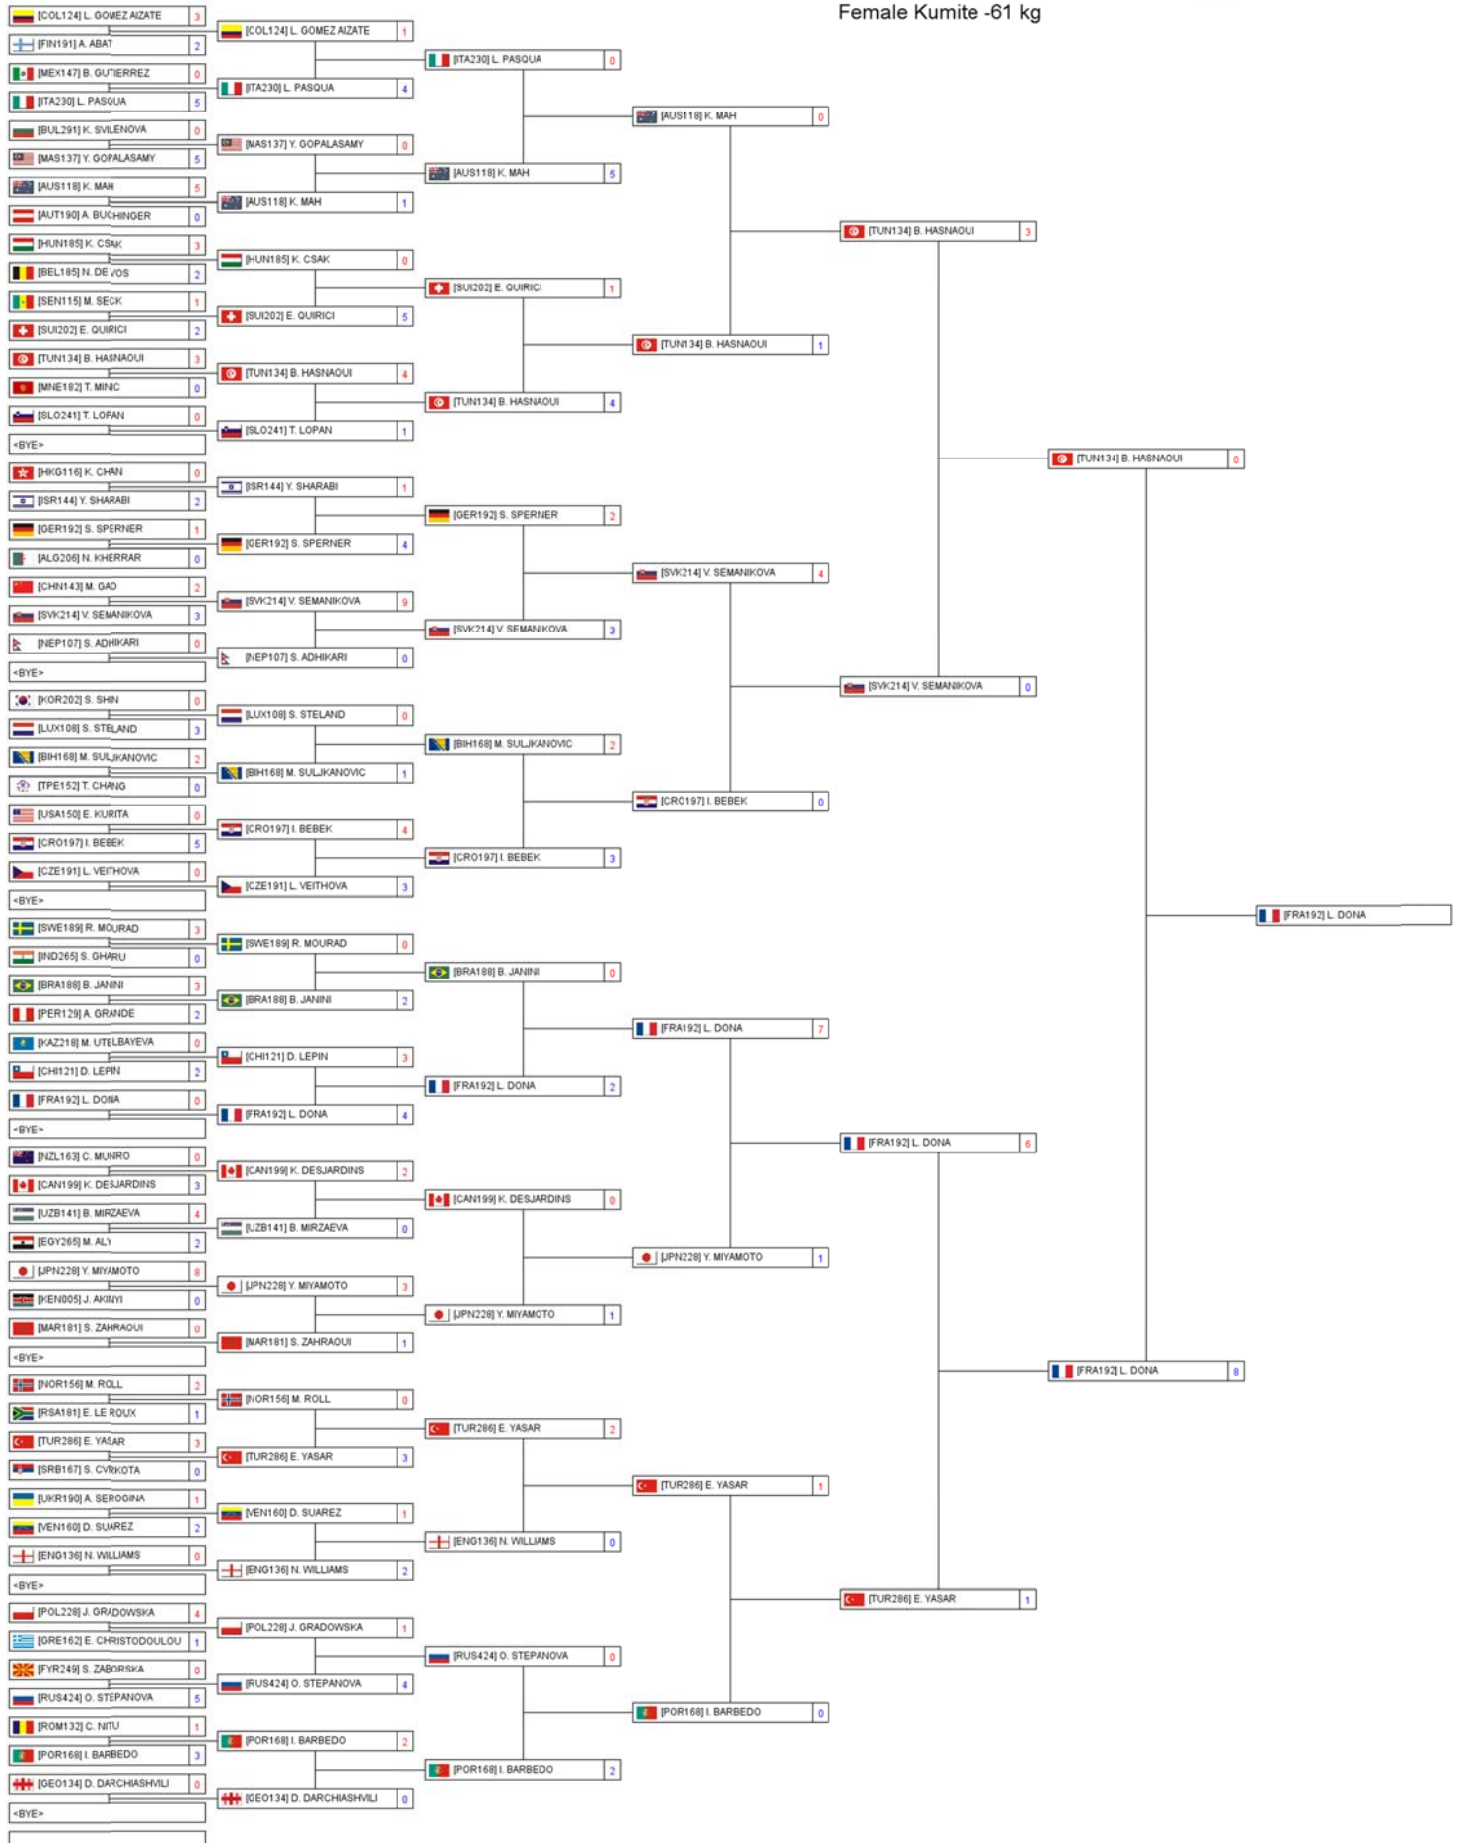

Female Kata

Female Kata

Repechage Pool 1

Repechage Pool 2

Female Kumite -50 Kg

Female Kumite -50 Kg

Repechage Pool 1

Repechage Pool 2

Female Kumite -55 Kg

Female Kumite -55 Kg

Repechage Pool 1

Repechage Pool 2

Female Kumite -61 kg

Female Kumite -61 kg

Repechage Pool 1

Repechage Pool 2