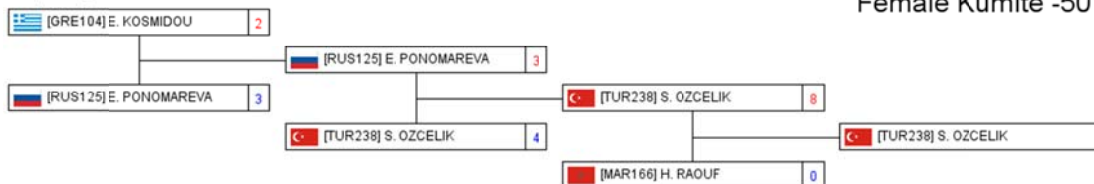

Female Kata

Female Kata

Repechage Pool 1

Repechage Pool 2

Female Kumite -50 Kg

Female Kumite -50 Kg

Repechage Pool 1

Repechage Pool 2