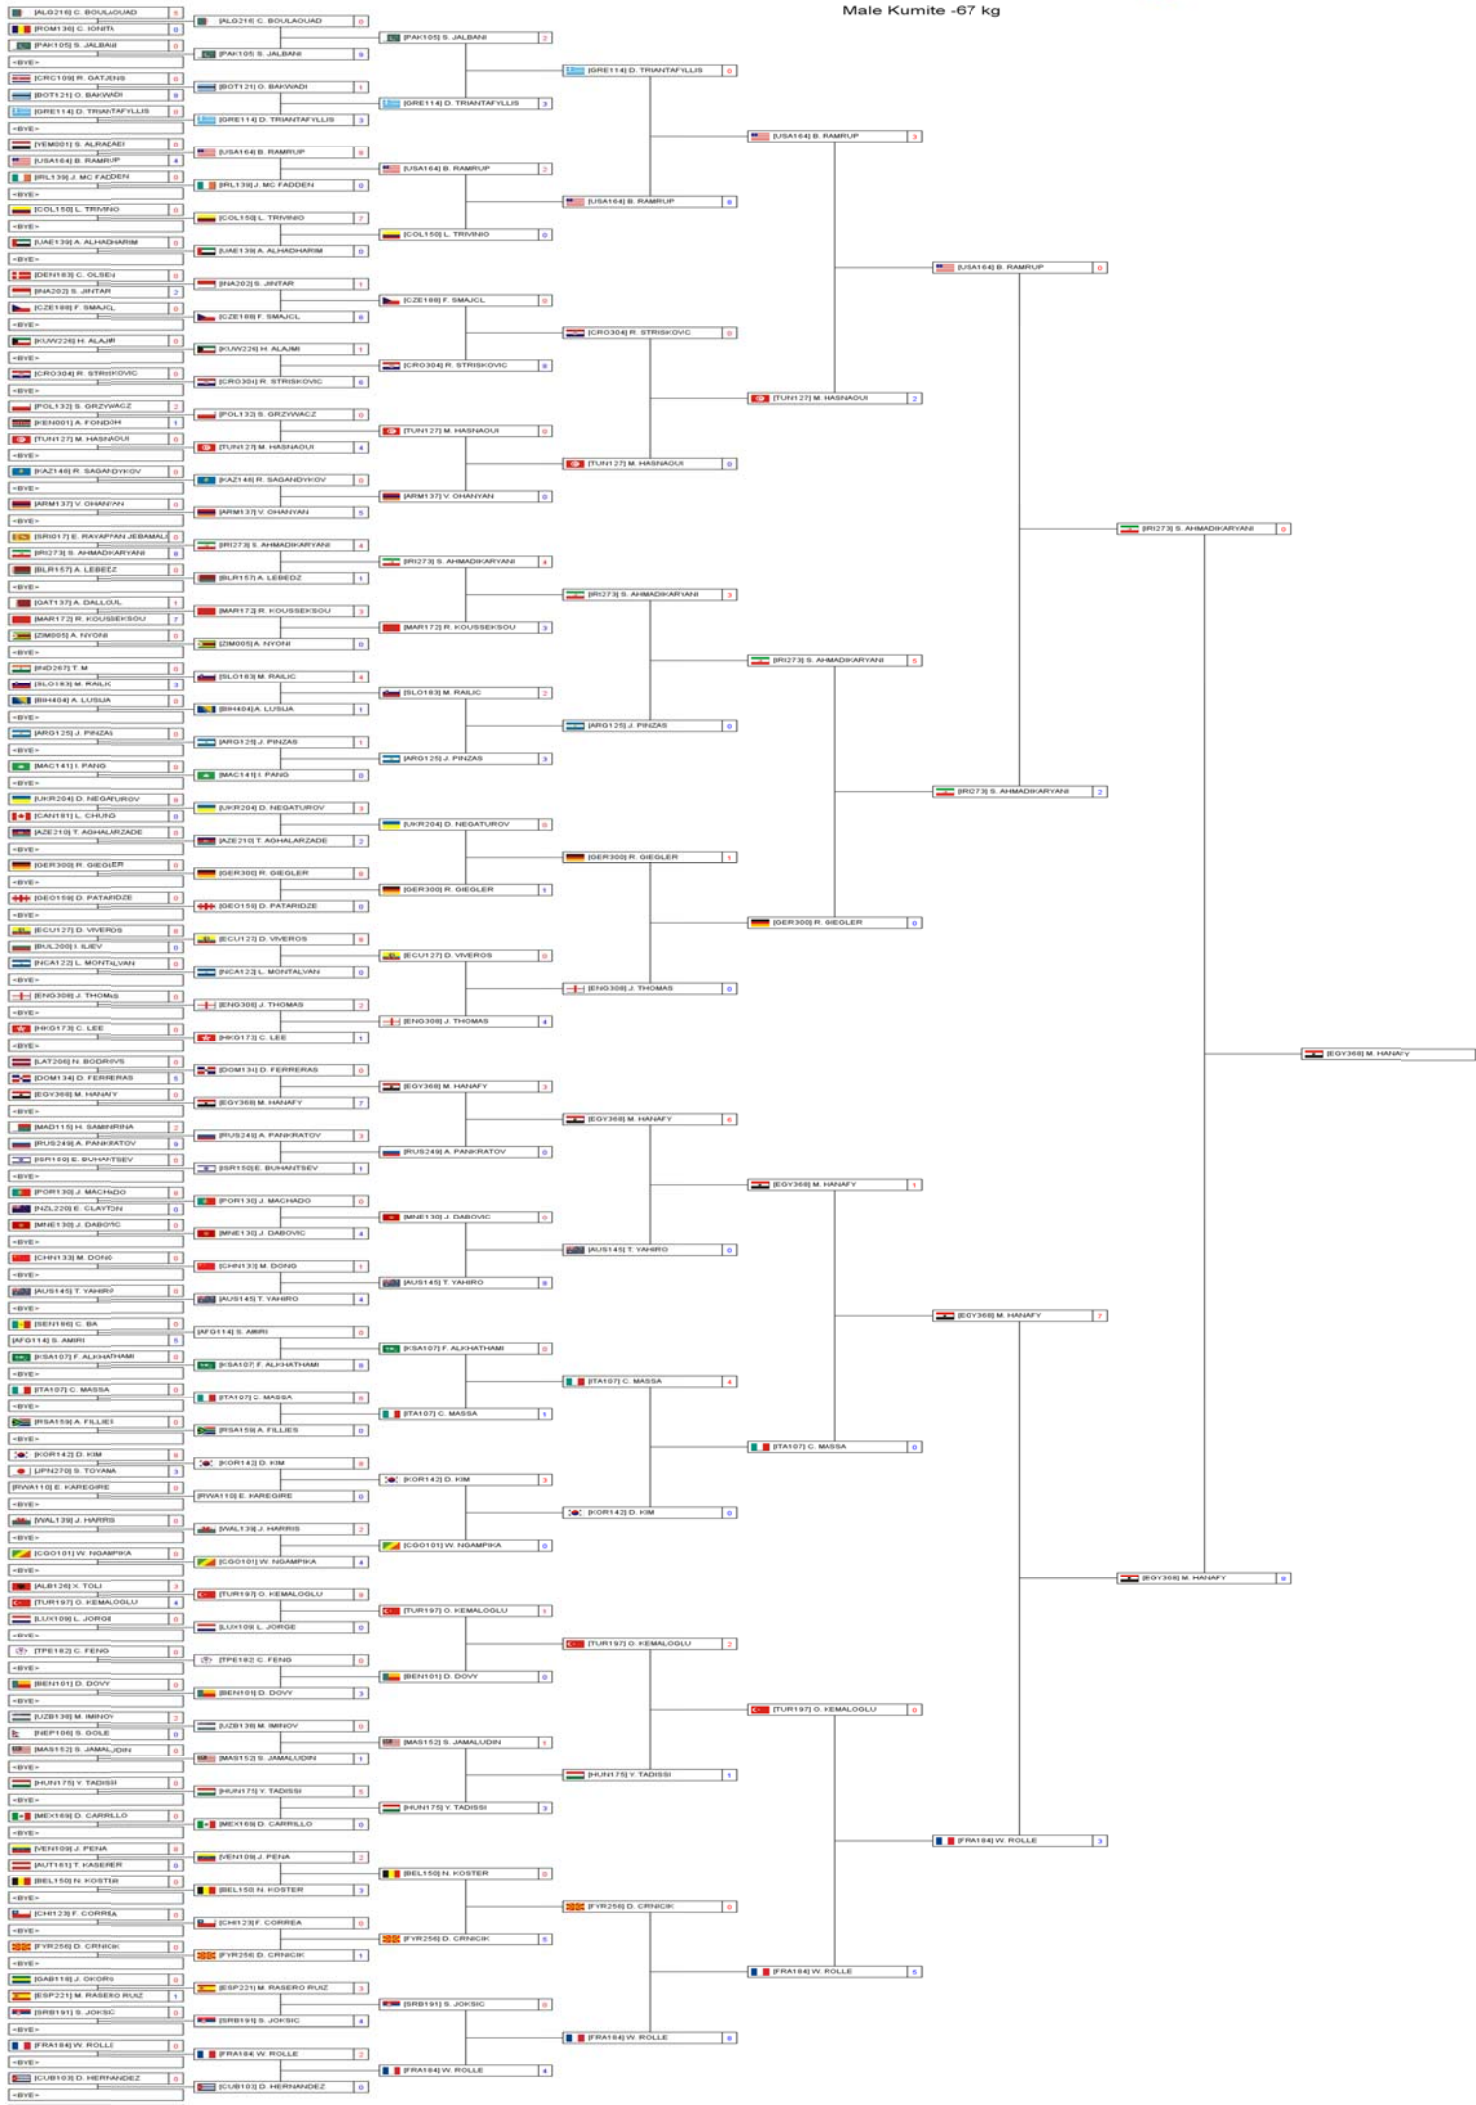

Male Kumite -67 kg