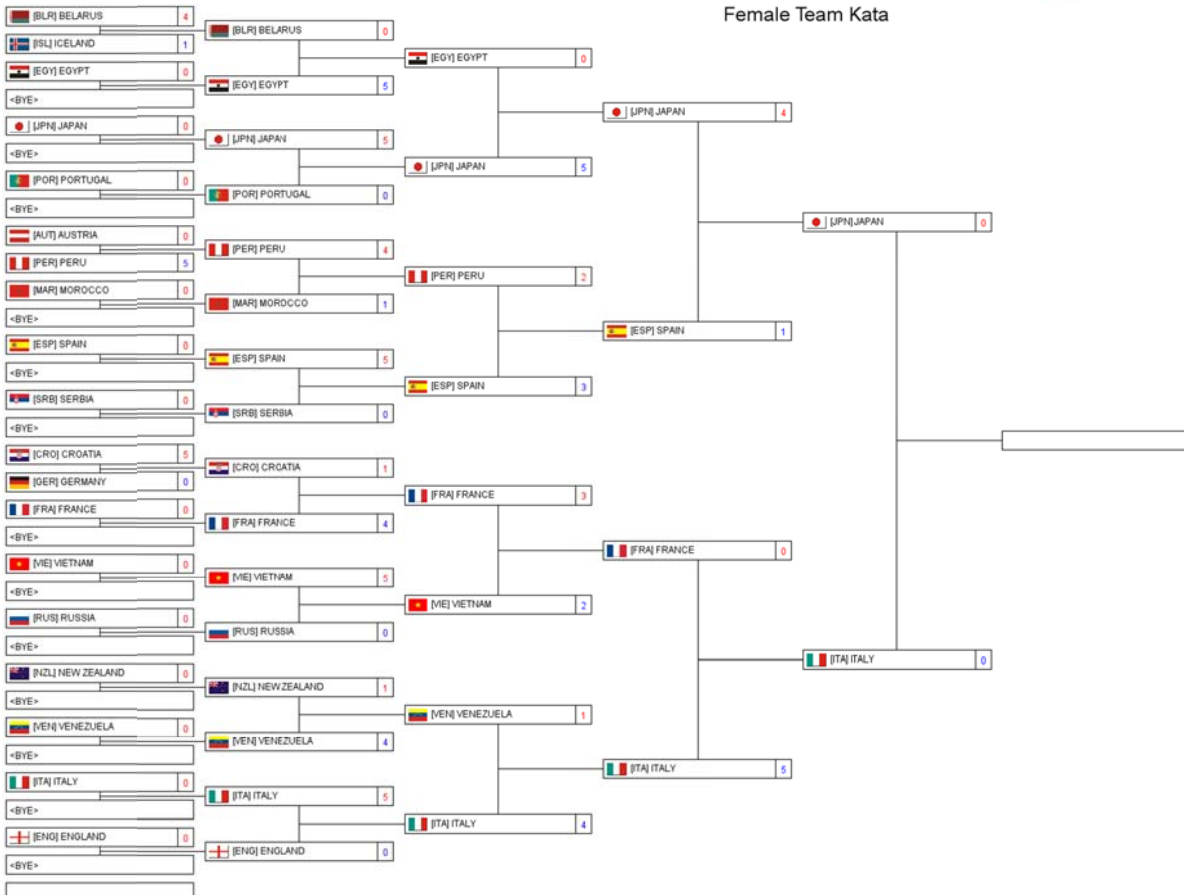

Female Kumite -68 kg

Female Kumite -68 kg

Repechage Pool 1

Repechage Pool 2

Female Kumite 68+ kg

Female Kumite 68+ kg

Repechage Pool 1

Repechage Pool 2

Female Team Kata

Female Team Kata

Repechage Pool 1

Repechage Pool 2

Female Team Kumite

Female Team Kumite

Repechage Pool 1

Repechage Pool 2