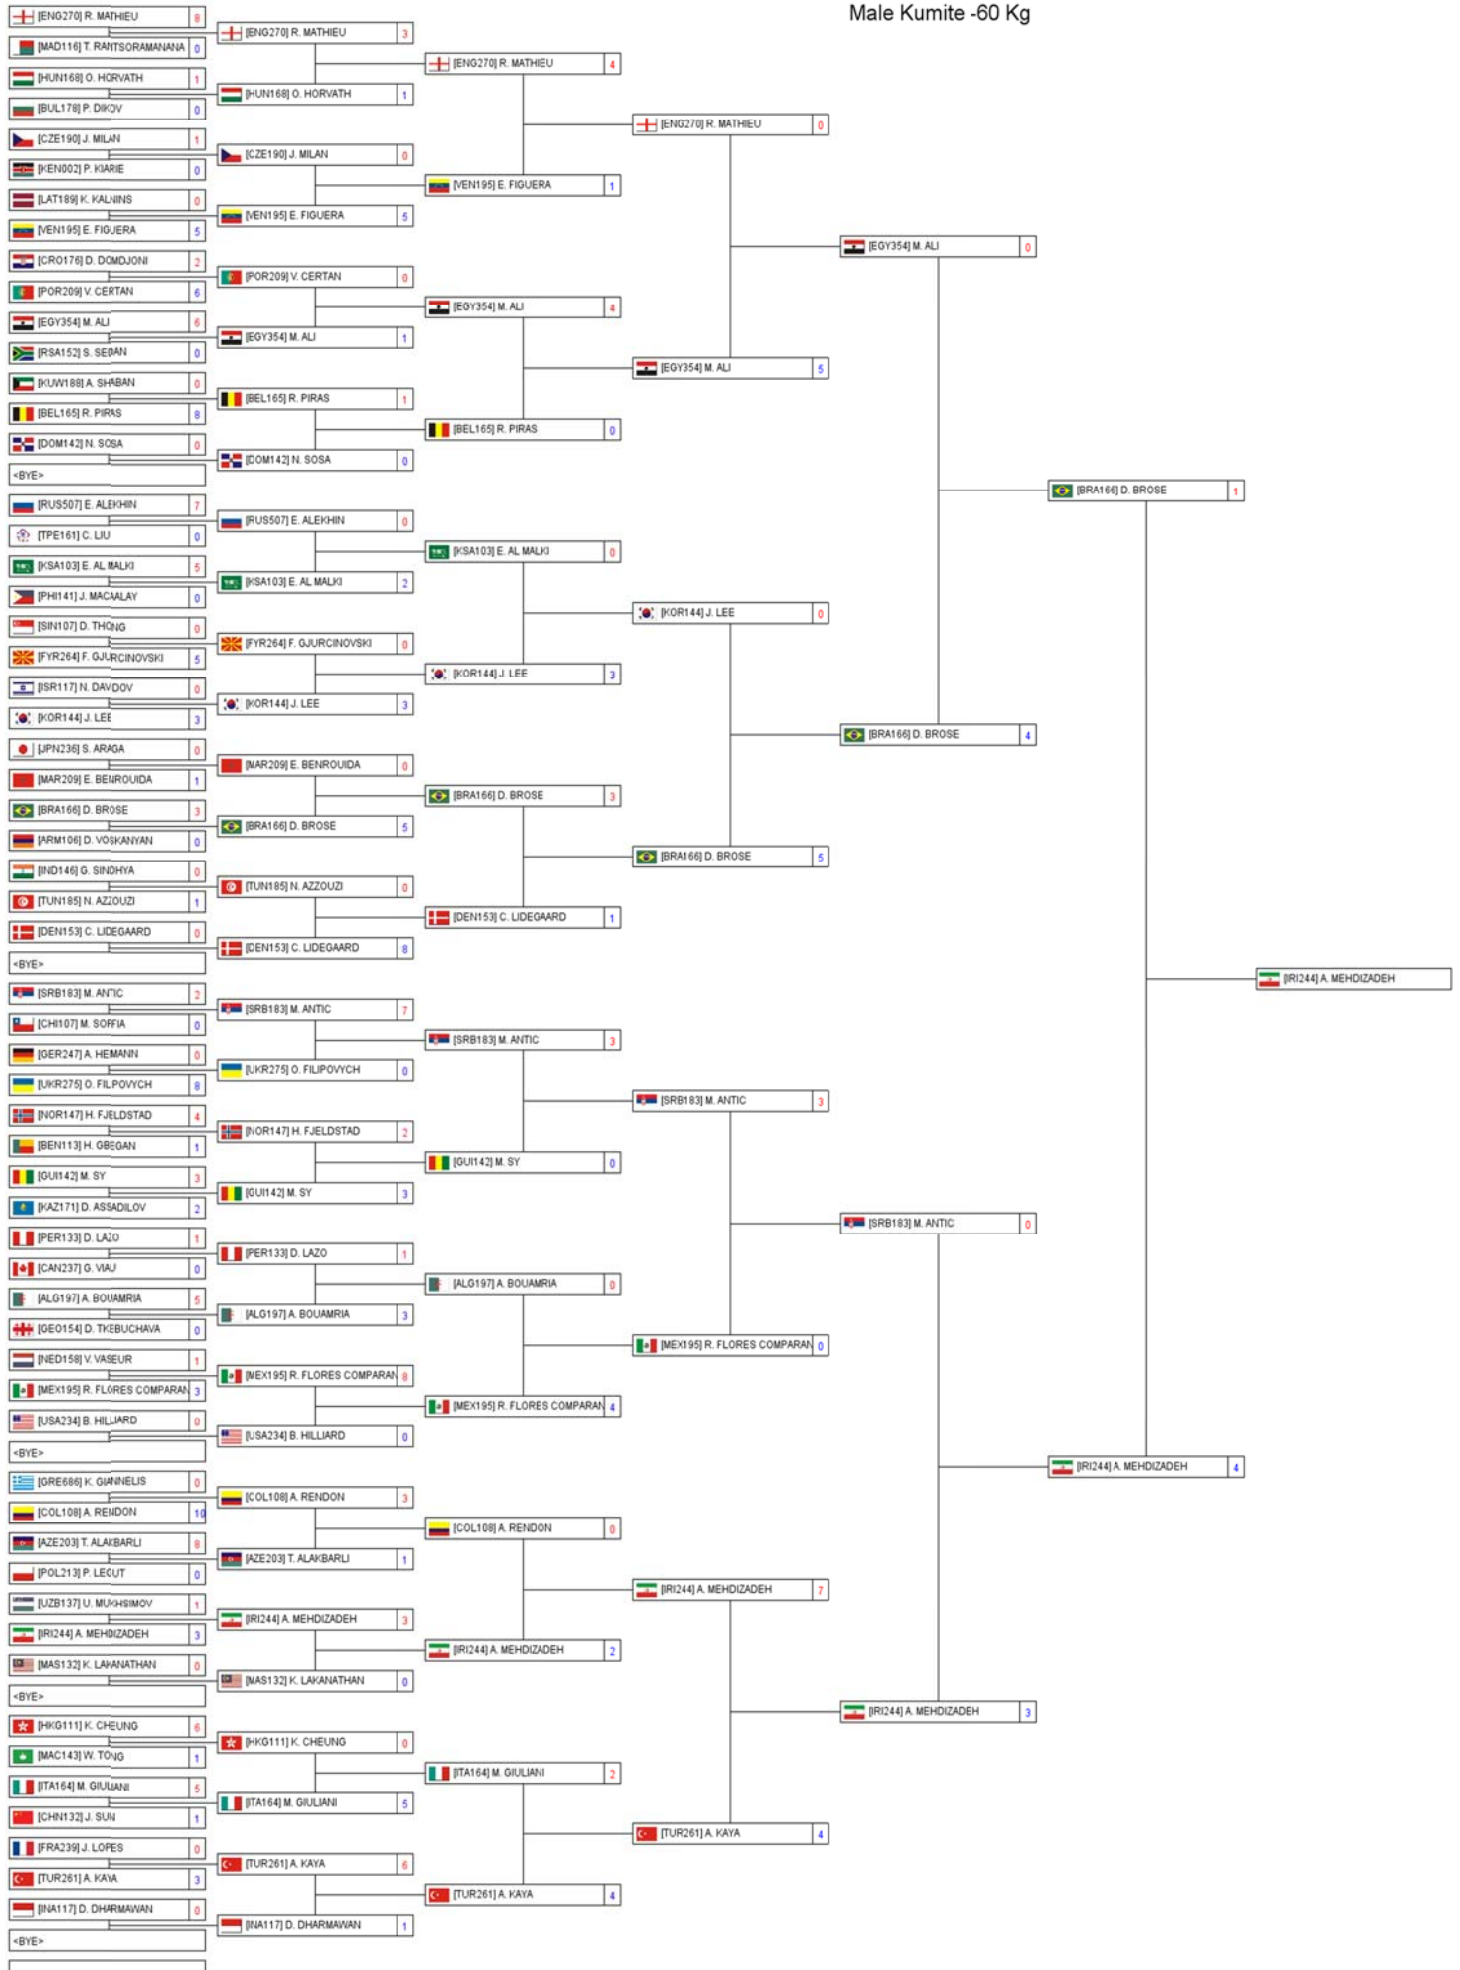

Female Team Kata

Female Team Kata

Repechage Pool 1

Repechage Pool 2

Female Team Kumite

Female Team Kumite

Repechage Pool 1

Repechage Pool 2

Male Kata

Male Kata

Repechage Pool 1

Repechage Pool 2

Male Kumite -60 Kg

Male Kumite -60 Kg

Repechage Pool 1

Repechage Pool 2